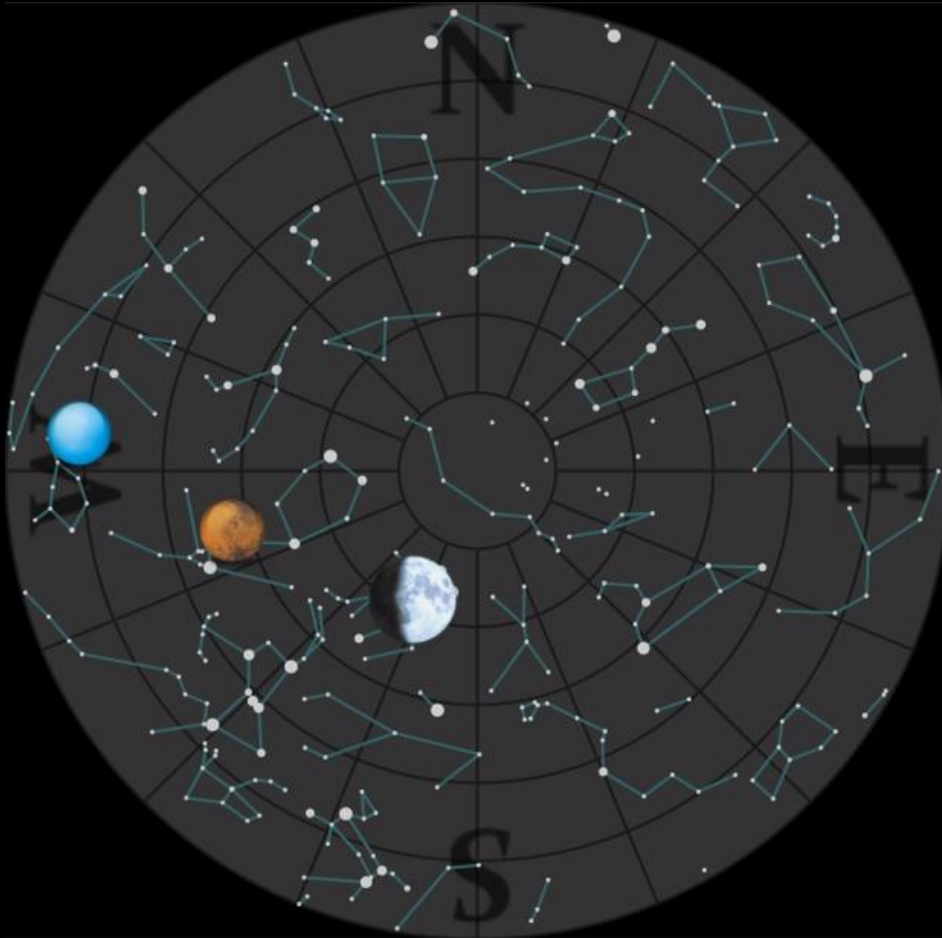

What's Up?

2021 March 22 to April 26

Bill Barton, FRAS

•The Sky 20:00
Tonight

•The Sky 05:00
Tomorrow

Inner Solar System

- Sun
 - Declination increasing, equinox March 20, aphelion July 05
- Mercury
 - In morning sky, greatest western elongation March 06 (27°)
 - Superior conjunction on April 19
 - Then in evening sky, greatest eastern elongation May 17 (22°)
 - Today, rise 05:30, transit 10:40, set 15:50
- Venus
 - In morning sky, superior conjunction March 26
 - Then in the evening sky with greatest eastern elongation October 29 (47°)
 - Today, rise 06:00, transit 12:00, set 18:00

Earth

- Time
 - 00:00UT \approx 12:00ST today
 - Today, sunrise 05:55, transit 12:00, sunset 18:05
 - End of period, sunrise 05:40, transit 12:55, sunset 20:10 BST
- Moon
 -  Full, 28 (Worm or Sap Moon)
 -  Last Quarter, 04
 -  New, 12
 -  First Quarter, 20
- Meteors
 - η Aquarids, April 19-May 28, ZHR at max 40

Occultations

- Lunar
 - ν Virginis, mag 4
 - 27 March, disappearance dark limb 18:30, reappearance 19:28
- Planetary
 - Mars, TYC 1867-00968-1 (mag 9.8)
 - 22 April, 21:10

Outer Solar System

- Mars
 - Solar conjunction October 8. Today, rise 08:10, transit 16:30, set 00:50
- Jupiter
 - Solar conjunction January 29, opposition August 20. Today, rise 04:50, transit 09:30, set 14:15
- Saturn
 - Solar conjunction January 24, opposition August 2. Today, rise 04:25, transit 08:50, set 13:15
- Uranus
 - Solar conjunction April 30, opposition November 4. Today, rise 07:00, transit 14:20, set 21:35
- Neptune
 - Solar conjunction March 11, opposition September 14. Today, rise 05:45, transit 11:25, set 17:05