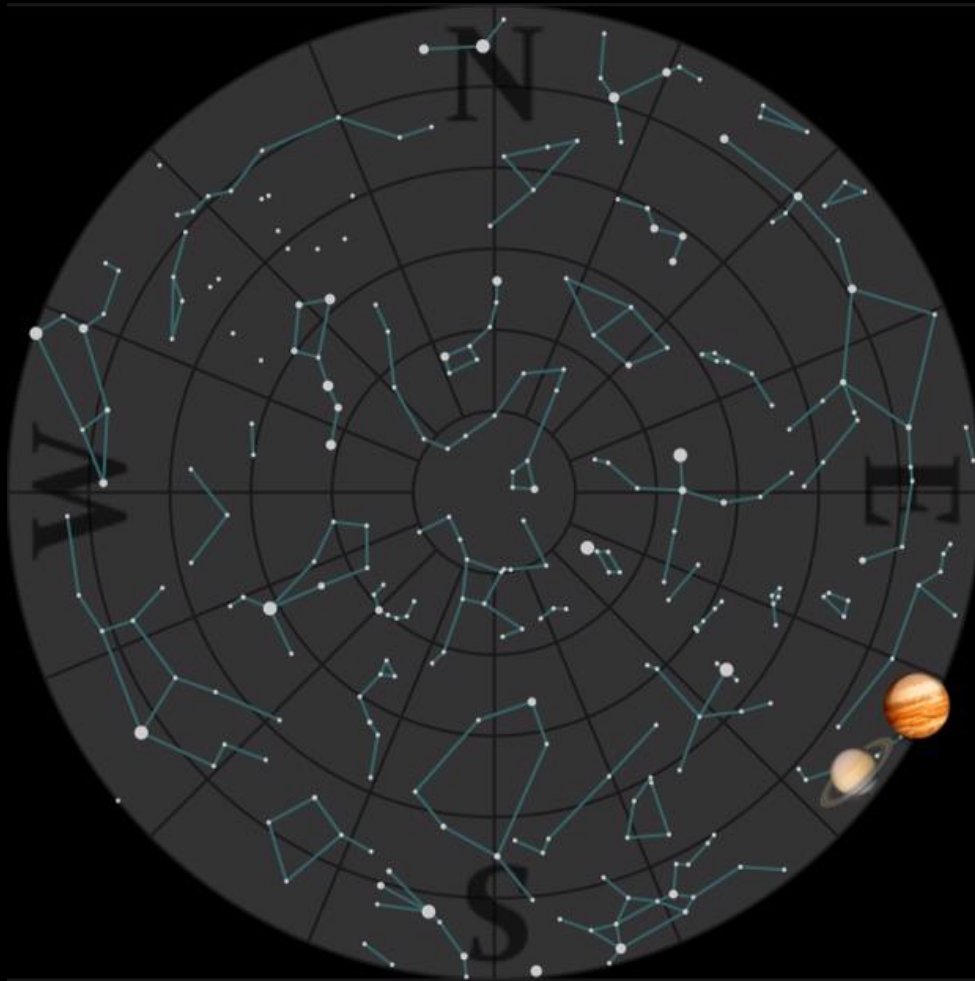

What's Up?

2021 March 22 to April 26

Bill Barton, FRAS

•The Sky 20:00
Tonight

•The Sky 05:00
Tomorrow

Inner Solar System

- Sun
 - Declination increasing, equinox March 20, aphelion July 05
- Mercury
 - In morning sky, greatest western elongation March 06 (27°)
 - Superior conjunction on April 19
 - Then in evening sky, greatest eastern elongation May 17 (22°)
 - Today, rise 05:30, transit 10:40, set 15:50
- Venus
 - In morning sky, superior conjunction March 26
 - Then in the evening sky with greatest eastern elongation October 29 (47°)
 - Today, rise 06:00, transit 12:00, set 18:00

Earth

- Time
 - 00:00UT \approx 12:00ST today
 - Today, sunrise 05:55, transit 12:00, sunset 18:05
 - End of period, sunrise 05:40, transit 12:55, sunset 20:10 BST
- Moon
 -  Full, 28 (Worm or Sap Moon)
 -  Last Quarter, 04
 -  New, 12
 -  First Quarter, 20
- Meteors
 - η Aquarids, April 19-May 28, ZHR at max 40

Occultations

- Lunar
 - ν Virginis, mag 4
 - 27 March, disappearance dark limb 18:30, reappearance 19:28
- Planetary
 - Mars, TYC 1867-00968-1 (mag 9.8)
 - 22 April, 21:10

Outer Solar System

- Mars
 - Solar conjunction October 8. Today, rise 08:10, transit 16:30, set 00:50
- Jupiter
 - Solar conjunction January 29, opposition August 20. Today, rise 04:50, transit 09:30, set 14:15
- Saturn
 - Solar conjunction January 24, opposition August 2. Today, rise 04:25, transit 08:50, set 13:15
- Uranus
 - Solar conjunction April 30, opposition November 4. Today, rise 07:00, transit 14:20, set 21:35
- Neptune
 - Solar conjunction March 11, opposition September 14. Today, rise 05:45, transit 11:25, set 17:05