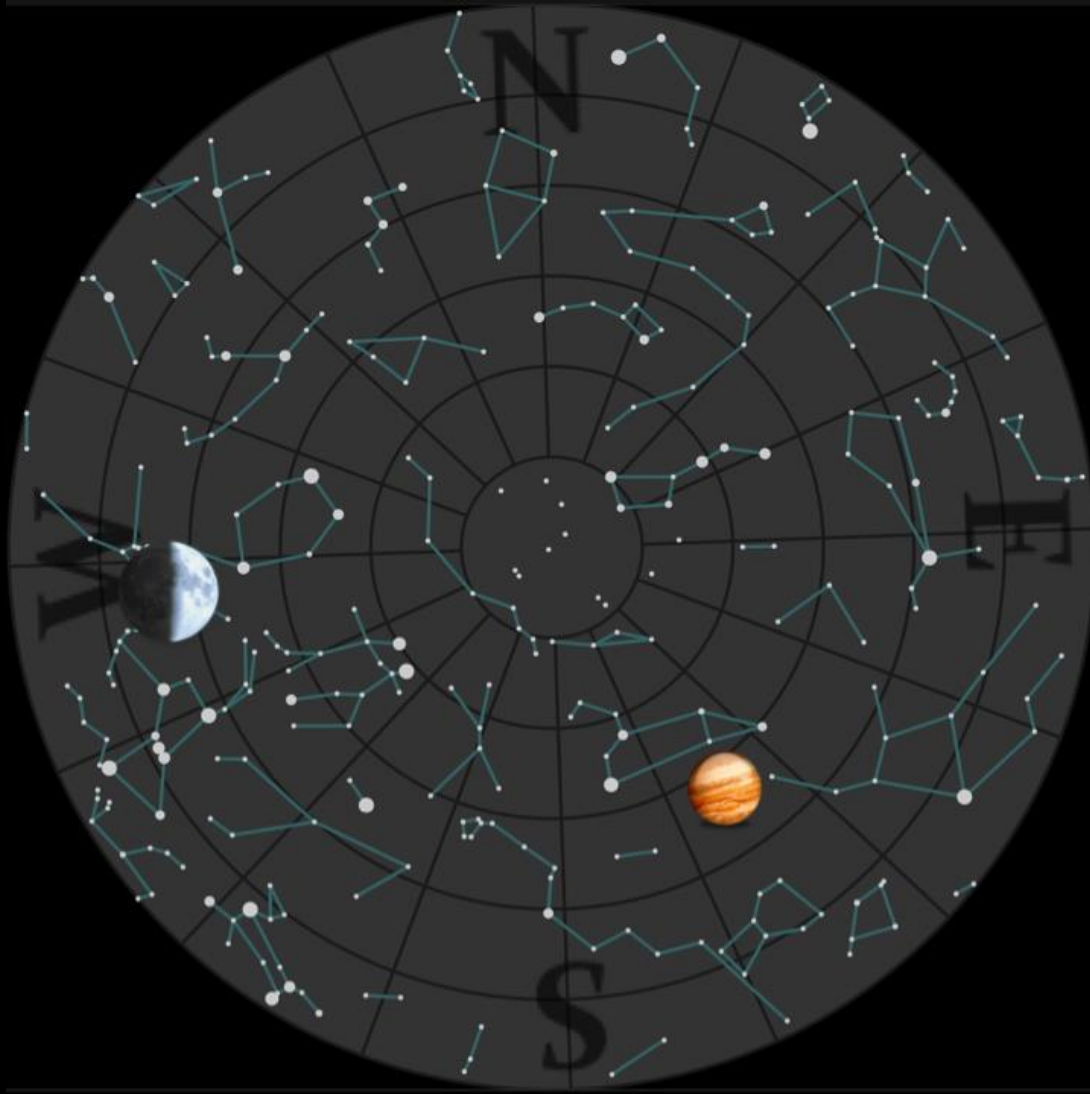

What's Up?

2016 March 14 to April 10

Bill Barton, FRAS

- The Sky Tonight

- The Sky Tomorrow Morning

Inner Solar System

- Sun
 - Equinox March 20
- Mercury
 - In the morning sky at the beginning of the period
 - Superior Conjunction on March 23
 - Well placed for evening observation in the West at the end of the period
- Venus
 - Rising an hour before sunrise in the morning

Earth

- Moon
 - First Quarter 15
 - Full 23
 - Last Quarter 31
 - New April 07
 - Eclipses ~ partial, penumbral on March 23 (not visible from UK)
 - Occultation ~ Venus April 6 07:30-08:02 UT (although only 16° from the Sun)
- Meteors
 - Only minor activity this period

Outer Solar System

- Mars
 - Rising around mid-night, Opposition on May 22
- Jupiter
 - Was at Opposition on March 08, in the sky all night
- Saturn
 - Rising around 1am, Opposition on June 03