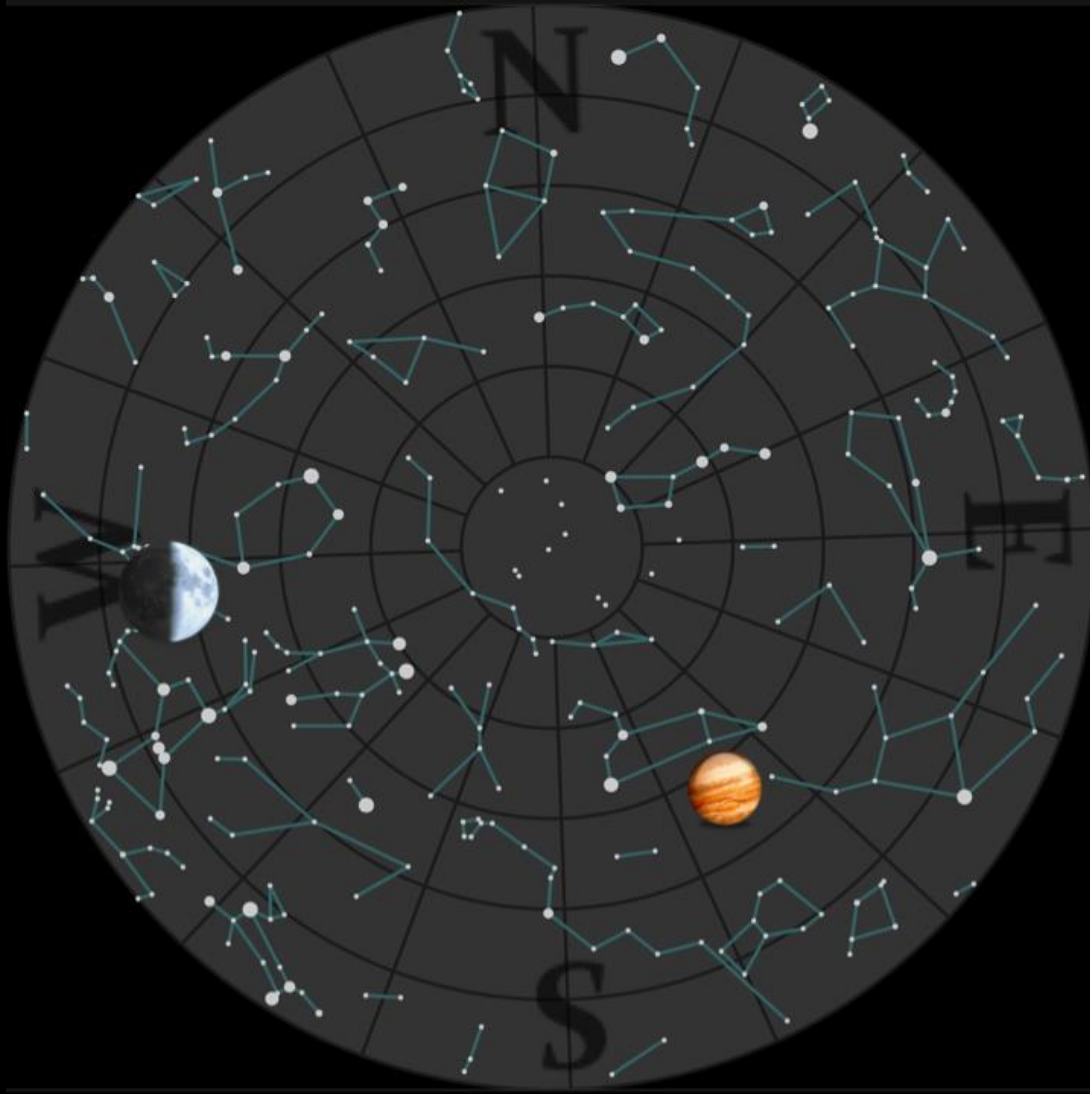

# What's Up?

2016 March 14 to April 10

Bill Barton, FRAS

- The Sky Tonight

- The Sky Tomorrow Morning

# Inner Solar System

- Sun
  - Equinox March 20
- Mercury
  - In the morning sky at the beginning of the period
  - Superior Conjunction on March 23
  - Well placed for evening observation in the West at the end of the period
- Venus
  - Rising an hour before sunrise in the morning

# Earth

- Moon
  - First Quarter 15
  - Full 23
  - Last Quarter 31
  - New April 07
  - Eclipses ~ partial, penumbral on March 23 (not visible from UK)
  - Occultation ~ Venus April 6 07:30-08:02 UT (although only  $16^\circ$  from the Sun)
- Meteors
  - Only minor activity this period

# Outer Solar System

- Mars
  - Rising around mid-night, Opposition on May 22
- Jupiter
  - Was at Opposition on March 08, in the sky all night
- Saturn
  - Rising around 1am, Opposition on June 03