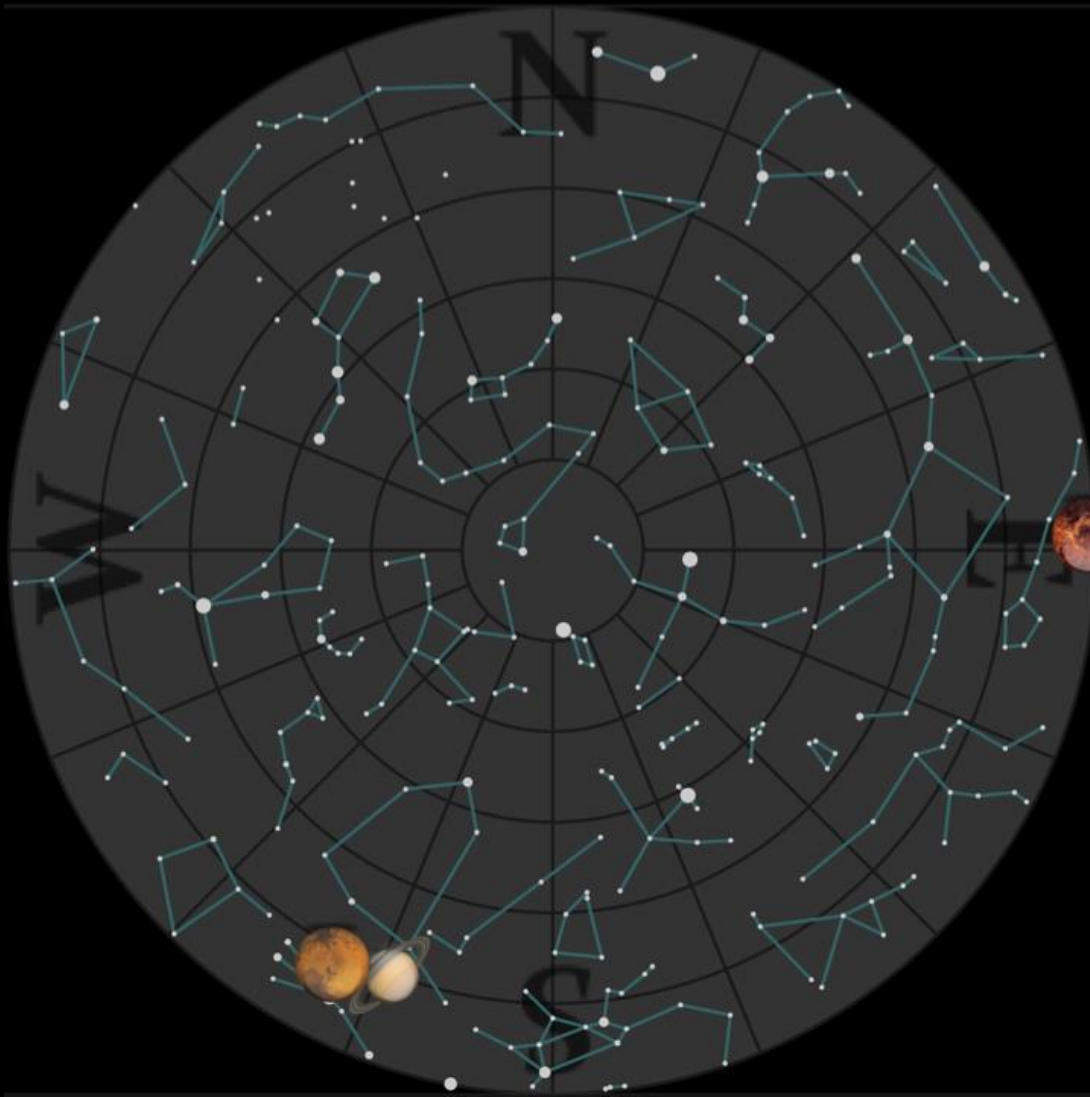

What's Up?

2016 April 11 to May 16

Bill Barton, FRAS

- The Sky 22:00 Tonight

- The Sky 05:00
Tomorrow Morning

- The Sun
09/04/2016

Inner Solar System

- Sun
 - Transit of Mercury May 9
 - Previous transits in May 2003 & November 2006
 - Next transits in November 2019 & November 2032
- Mercury
 - Superior Conjunction was on March 23
 - Greatest Elongation East on April 18, 20°
 - In the evening sky at the beginning of the period
- Venus
 - Rising about an hour before sunrise in the morning

Earth

- Moon
 - First Quarter 14
 - Full 22
 - Last Quarter 30
 - New May 06
 - Graze of mag 7, HIP 93077 at around 01:59UT on April 28. Occultation at dark limb. Southern limit.
- Meteors
 - Only minor activity this period
- Aurora
 - Possible display tomorrow evening

Outer Solar System

- Mars
 - Rising around mid-night, Opposition on May 22
- Jupiter
 - Was at Opposition on March 08, in the sky early in the night
- Saturn
 - Rising around 01:00UT, Opposition on June 03