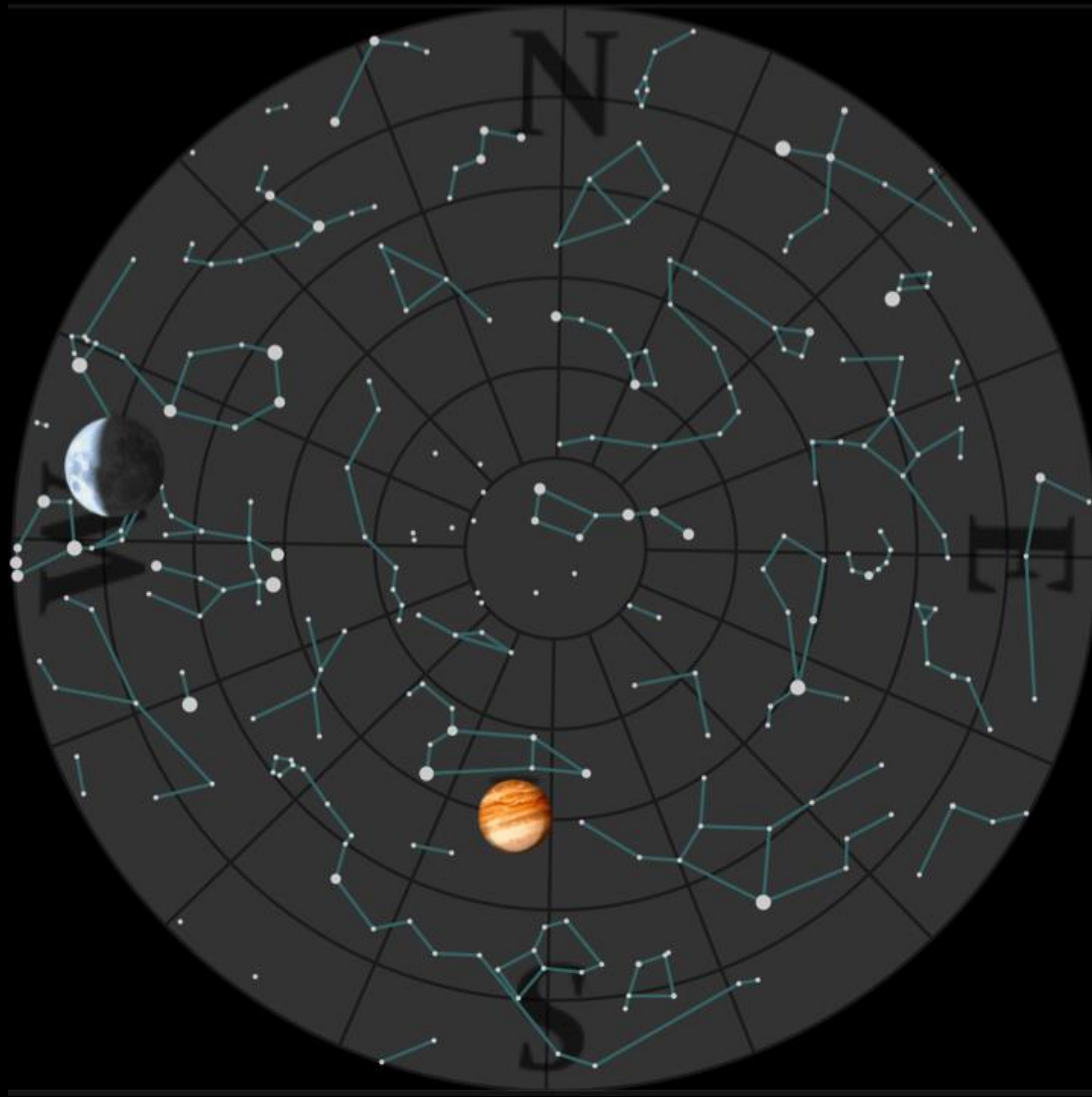

What's Up?

2016 April 11 to May 16

Bill Barton, FRAS

- The Sky 22:00 Tonight

- The Sky 05:00
Tomorrow Morning

- The Sun
09/04/2016

Inner Solar System

- Sun
 - Transit of Mercury May 9
 - Previous transits in May 2003 & November 2006
 - Next transits in November 2019 & November 2032
- Mercury
 - Superior Conjunction was on March 23
 - Greatest Elongation East on April 18, 20°
 - In the evening sky at the beginning of the period
- Venus
 - Rising about an hour before sunrise in the morning

Earth

- Moon
 - First Quarter 14
 - Full 22
 - Last Quarter 30
 - New May 06
 - Graze of mag 7, HIP 93077 at around 01:59UT on April 28. Occultation at dark limb. Southern limit.
- Meteors
 - Only minor activity this period
- Aurora
 - Possible display tomorrow evening

Outer Solar System

- Mars
 - Rising around mid-night, Opposition on May 22
- Jupiter
 - Was at Opposition on March 08, in the sky early in the night
- Saturn
 - Rising around 01:00UT, Opposition on June 03