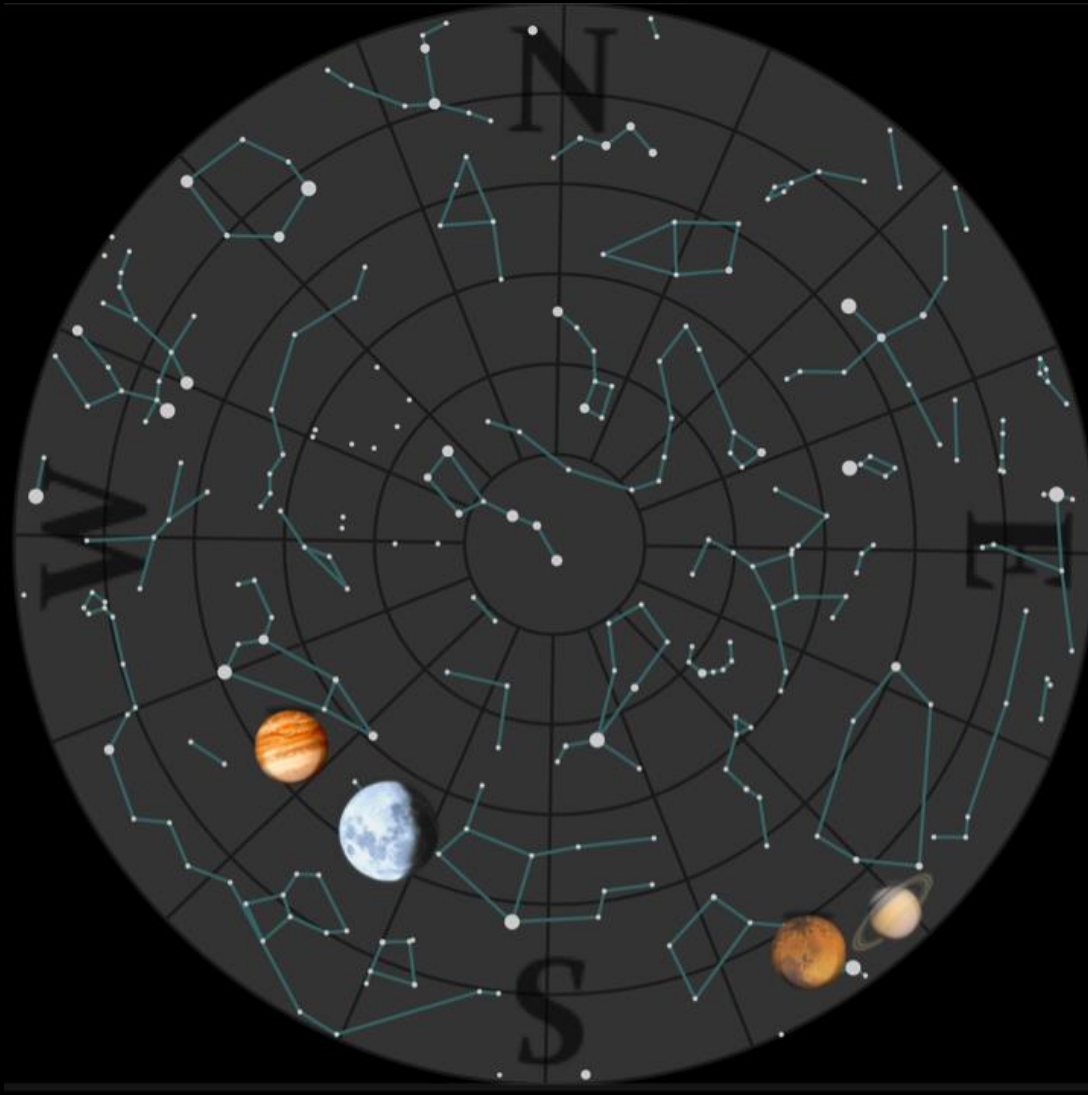

What's Up?

2016 May 16 to June 13

Bill Barton, FRAS

- The Sky 22:00 Tonight

- The Sky 04:00
Tomorrow Morning

Inner Solar System

- Sun
- Mercury
 - Greatest Elongation West on June 05, 24°
 - In the morning sky throughout this period
 - Brightening as time goes on from +3.5 to zero
- Venus
 - In morning sky closing in in the Sun for the rest of May
 - Superior Conjunction on June 06 (far side of Sun)
 - Then in evening sky

Earth

- Moon
 - Full May 21
 - Last Quarter May 29
 - New June 05
 - First Quarter June 08
- Meteors
 - Only minor activity this period

Outer Solar System

- Mars
 - Rising around midnight UT, Opposition on May 22, in Scorpius moving to Libra
- Jupiter
 - Was at Opposition on March 08, in the sky early in the night, in Leo
- Saturn
 - Rising around midnight UT, Opposition on June 03, in Ophiuchus