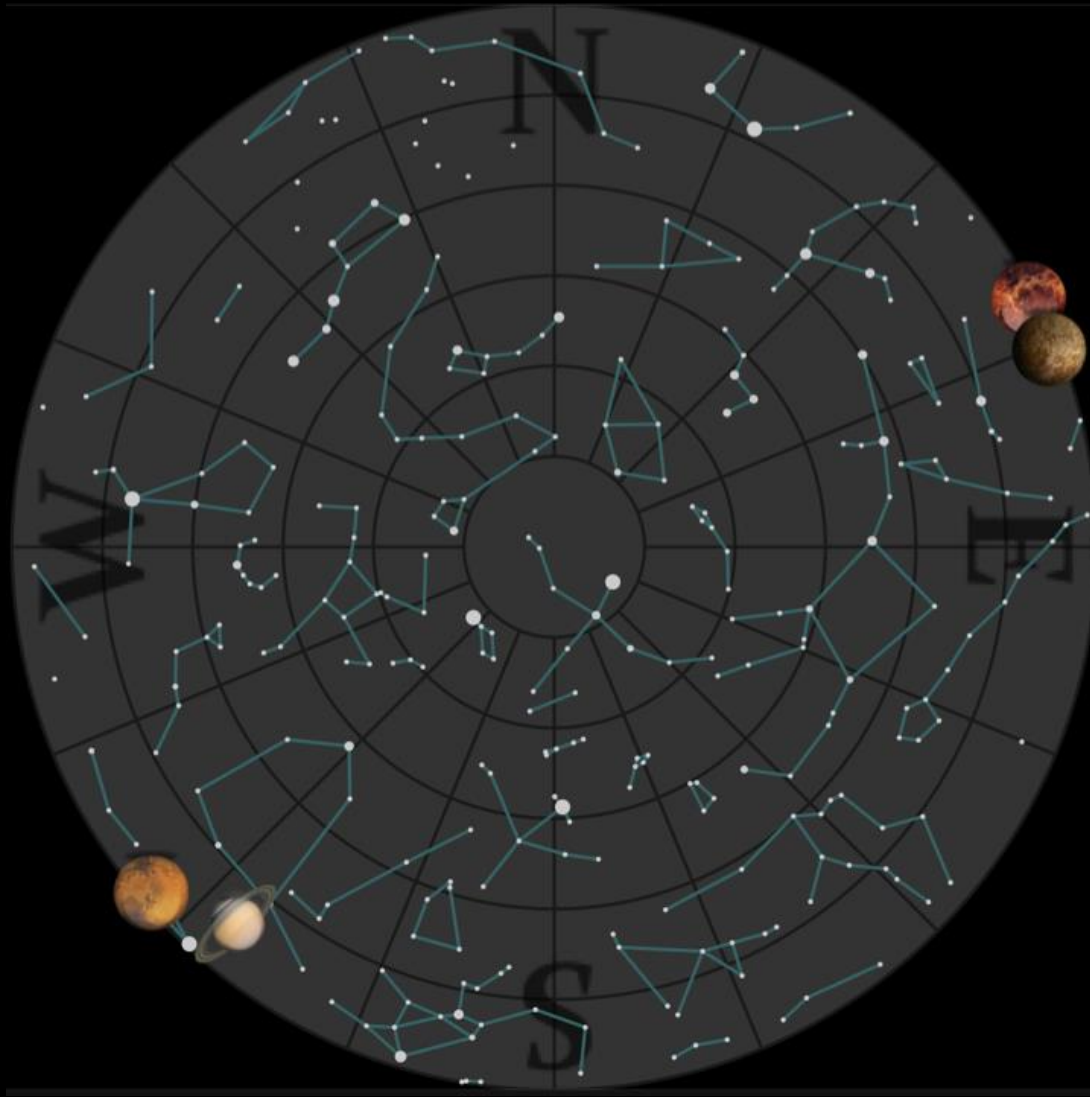

What's Up?

2016 May 16 to June 13

Bill Barton, FRAS

- The Sky 22:00
Tonight

- The Sky 04:00
Tomorrow Morning

Inner Solar System

- Sun
- Mercury
 - Greatest Elongation West on June 05, 24°
 - In the morning sky throughout this period
 - Brightening as time goes on from +3.5 to zero
- Venus
 - In morning sky closing in in the Sun for the rest of May
 - Superior Conjunction on June 06 (far side of Sun)
 - Then in evening sky

Earth

- Moon
 - Full May 21
 - Last Quarter May 29
 - New June 05
 - First Quarter June 08
- Meteors
 - Only minor activity this period

Outer Solar System

- Mars
 - Rising around midnight UT, Opposition on May 22, in Scorpius moving to Libra
- Jupiter
 - Was at Opposition on March 08, in the sky early in the night, in Leo
- Saturn
 - Rising around midnight UT, Opposition on June 03, in Ophiuchus