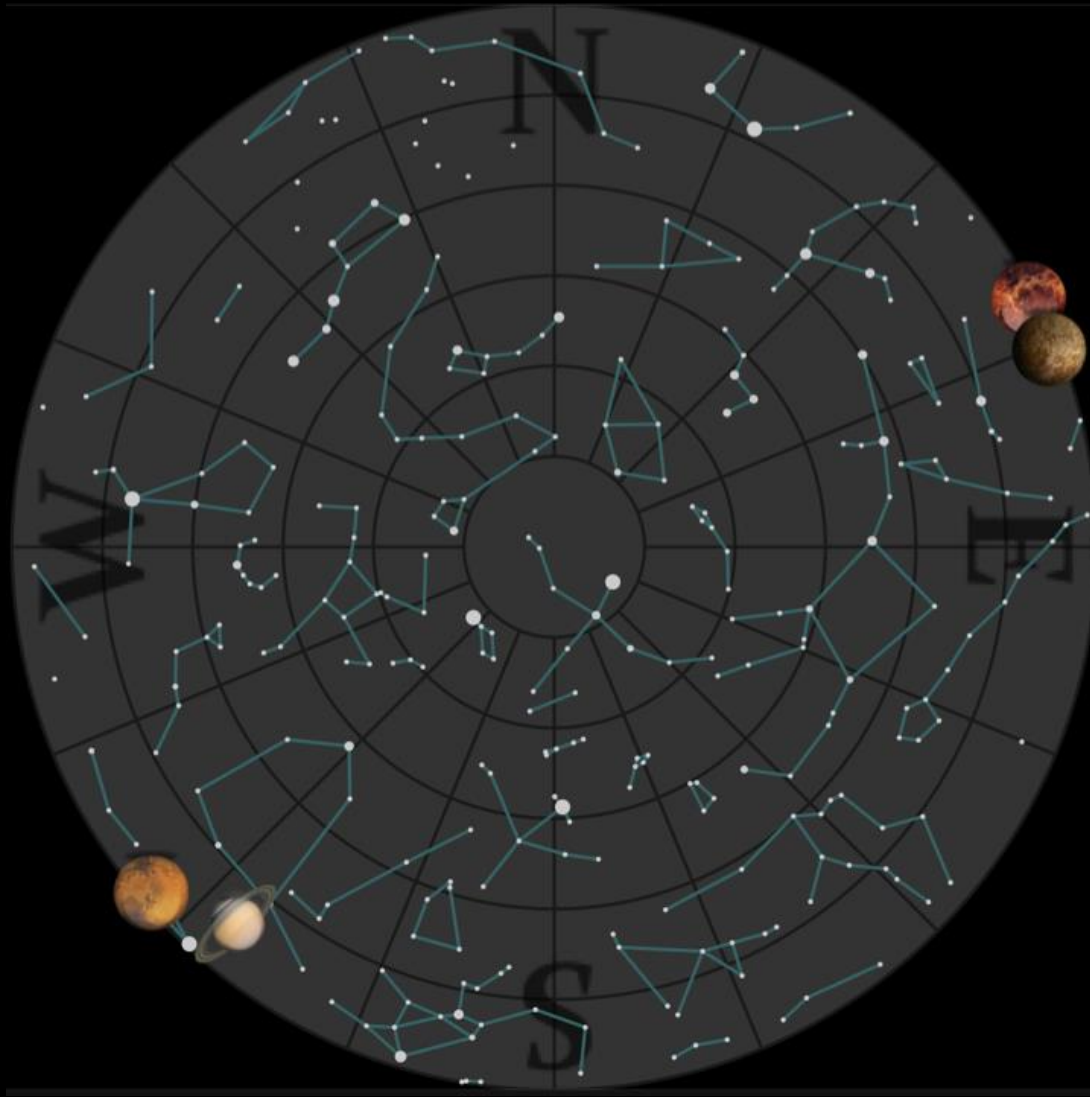

What's Up?

2016 May 16 to June 13

Bill Barton, FRAS

- The Sky 22:00 Tonight

- The Sky 04:00
Tomorrow Morning

Inner Solar System

- Sun
- Mercury
 - Greatest Elongation West on June 05, 24°
 - In the morning sky throughout this period
 - Brightening as time goes on from +3.5 to zero
- Venus
 - In morning sky closing in in the Sun for the rest of May
 - Superior Conjunction on June 06 (far side of Sun)
 - Then in evening sky

Earth

- Moon
 - Full May 21
 - Last Quarter May 29
 - New June 05
 - First Quarter June 08
- Meteors
 - Only minor activity this period

Outer Solar System

- Mars
 - Rising around midnight UT, Opposition on May 22, in Scorpius moving to Libra
- Jupiter
 - Was at Opposition on March 08, in the sky early in the night, in Leo
- Saturn
 - Rising around midnight UT, Opposition on June 03, in Ophiuchus