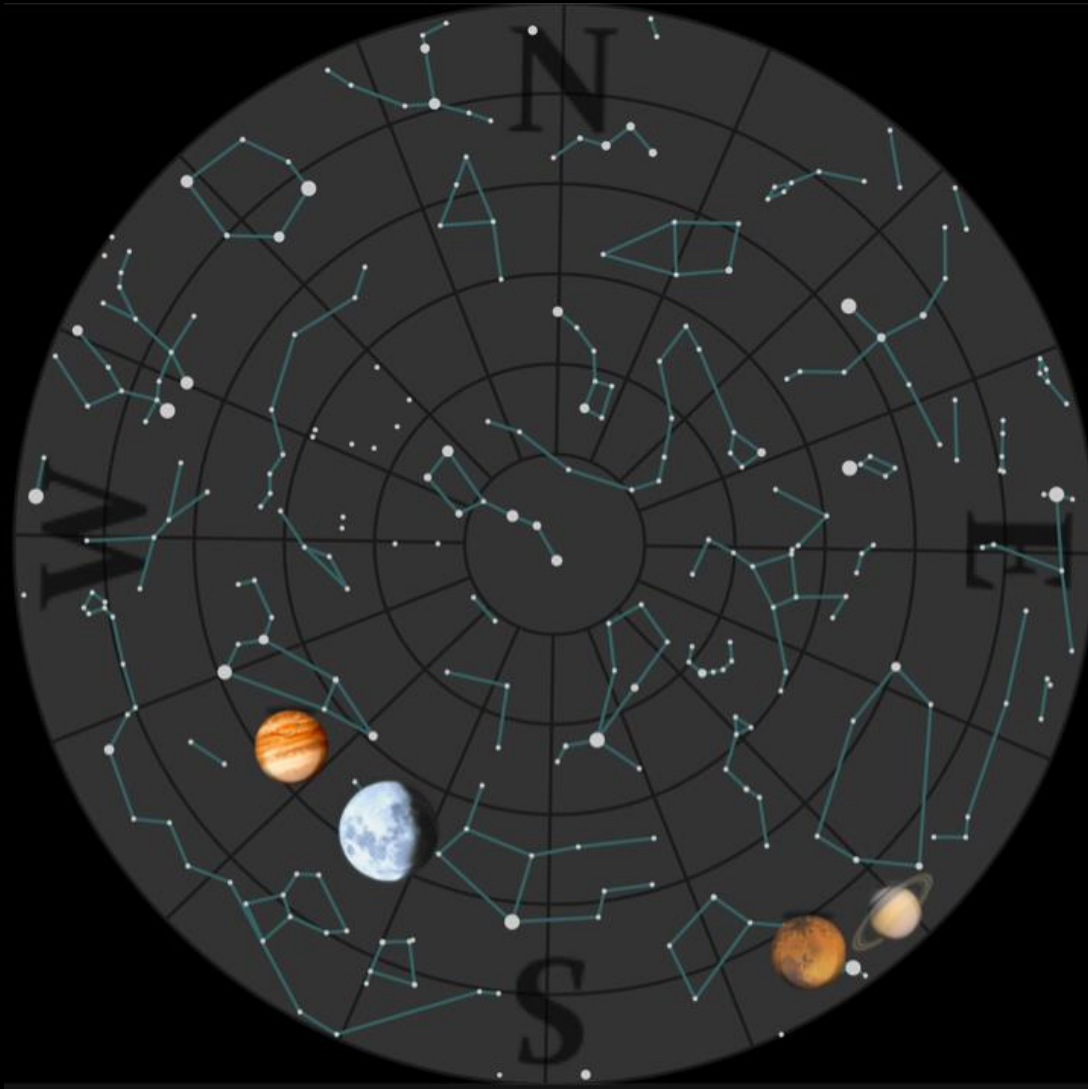

What's Up?

2016 May 16 to June 13

Bill Barton, FRAS

- The Sky 22:00
Tonight

- The Sky 04:00
Tomorrow Morning

Inner Solar System

- Sun
- Mercury
 - Greatest Elongation West on June 05, 24°
 - In the morning sky throughout this period
 - Brightening as time goes on from +3.5 to zero
- Venus
 - In morning sky closing in in the Sun for the rest of May
 - Superior Conjunction on June 06 (far side of Sun)
 - Then in evening sky

Earth

- Moon
 - Full May 21
 - Last Quarter May 29
 - New June 05
 - First Quarter June 08
- Meteors
 - Only minor activity this period

Outer Solar System

- Mars
 - Rising around midnight UT, Opposition on May 22, in Scorpius moving to Libra
- Jupiter
 - Was at Opposition on March 08, in the sky early in the night, in Leo
- Saturn
 - Rising around midnight UT, Opposition on June 03, in Ophiuchus