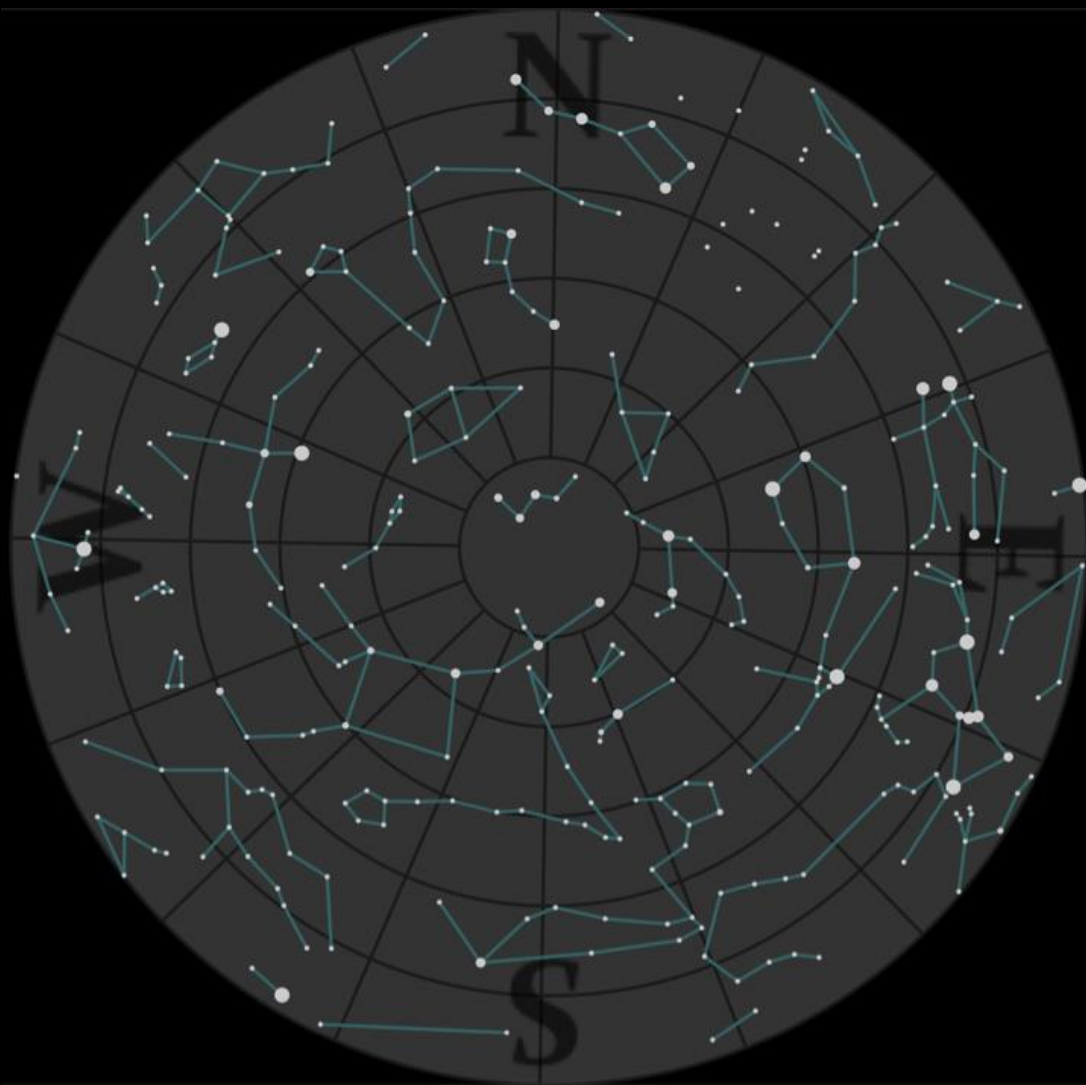

What's Up?

2016 August 08 to September 05

Bill Barton, FRAS

- The Sky 22:00 Tonight

- The Sky 05:00
Tomorrow Morning

Inner Solar System

- Sun
 - Heading South
 - Equinox on September 22
- Mercury
 - In the evening sky this period
 - Getting fainter as elongation increases through this period
 - Greatest Eastern elongation on August 16
- Venus
 - In evening sky moving away from the Sun for the rest of this year
 - Getting increasingly easier to see

Earth

- Moon
 - First Quarter, August 10
 - Full, August 18 (Sturgeon or Green Corn Moon)
 - Last Quarter, August 25
 - New, September 01
 - Lunar Occultations, none of note this period
- Eclipses
 - Annular Solar September 01 (not visible from UK)
- Meteors
 - Perseids, July 23 to August 20, peak on August 12, ZHR 80+?

Outer Solar System

- Mars
 - In south-west at sunset, in Libra
- Jupiter
 - Getting lost in evening solar glare, conjunction September 26, in Leo
- Saturn
 - In south-west at sunset, Opposition was on June 03, in Ophiuchus
- Neptune
 - Opposition on September 02, in Aquarius