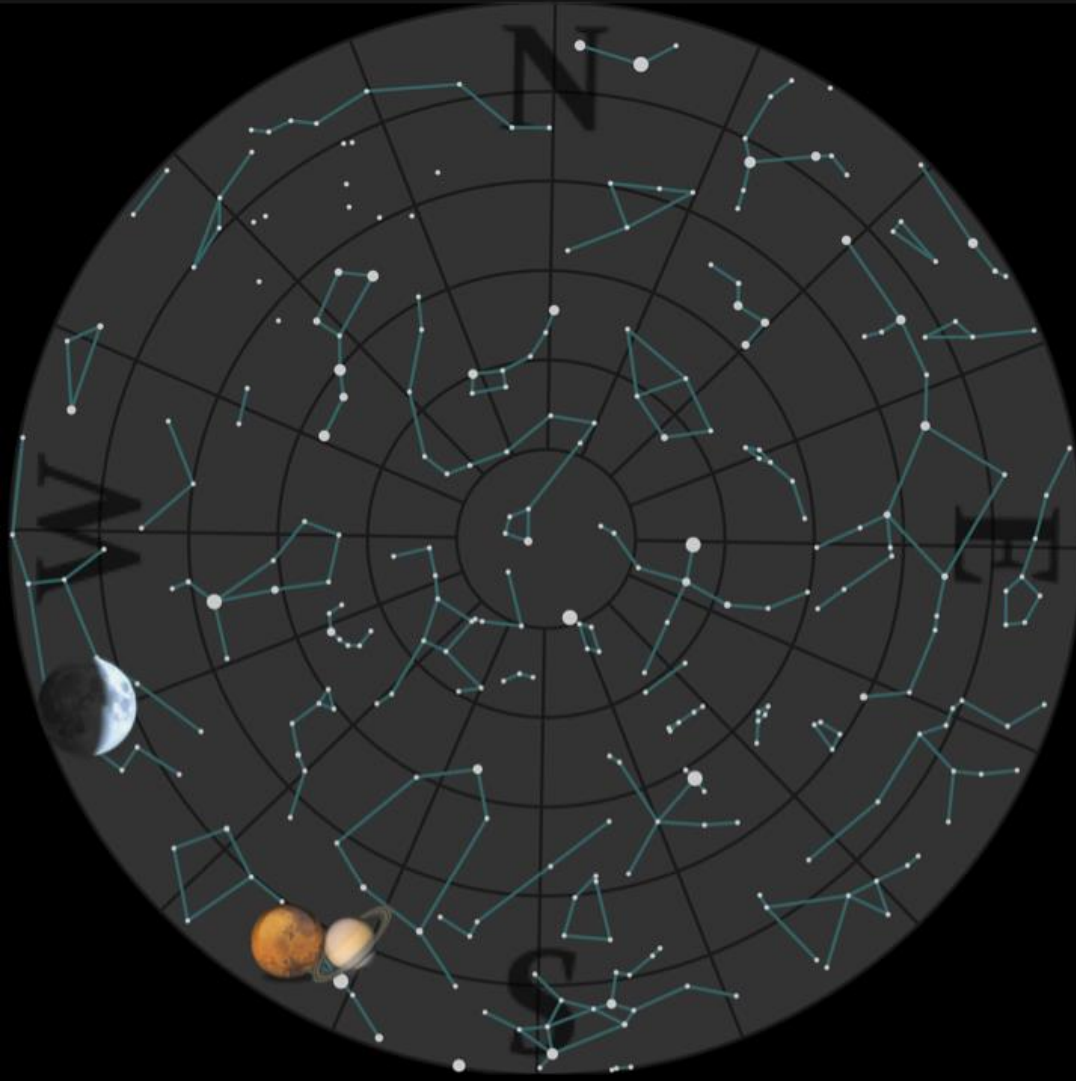

What's Up?

2016 August 08 to September 05

Bill Barton, FRAS

- The Sky 22:00 Tonight

- The Sky 05:00
Tomorrow Morning

Inner Solar System

- Sun
 - Heading South
 - Equinox on September 22
- Mercury
 - In the evening sky this period
 - Getting fainter as elongation increases through this period
 - Greatest Eastern elongation on August 16
- Venus
 - In evening sky moving away from the Sun for the rest of this year
 - Getting increasingly easier to see

Earth

- Moon
 - First Quarter, August 10
 - Full, August 18 (Sturgeon or Green Corn Moon)
 - Last Quarter, August 25
 - New, September 01
 - Lunar Occultations, none of note this period
- Eclipses
 - Annular Solar September 01 (not visible from UK)
- Meteors
 - Perseids, July 23 to August 20, peak on August 12, ZHR 80+?

Outer Solar System

- Mars
 - In south-west at sunset, in Libra
- Jupiter
 - Getting lost in evening solar glare, conjunction September 26, in Leo
- Saturn
 - In south-west at sunset, Opposition was on June 03, in Ophiuchus
- Neptune
 - Opposition on September 02, in Aquarius

Society Events

- Alnesbourne Priory
 - 29 August (bank holiday Monday) solar event from 10am
- Bentley Family Fun Day
 - 04 September public solar event, from 11am