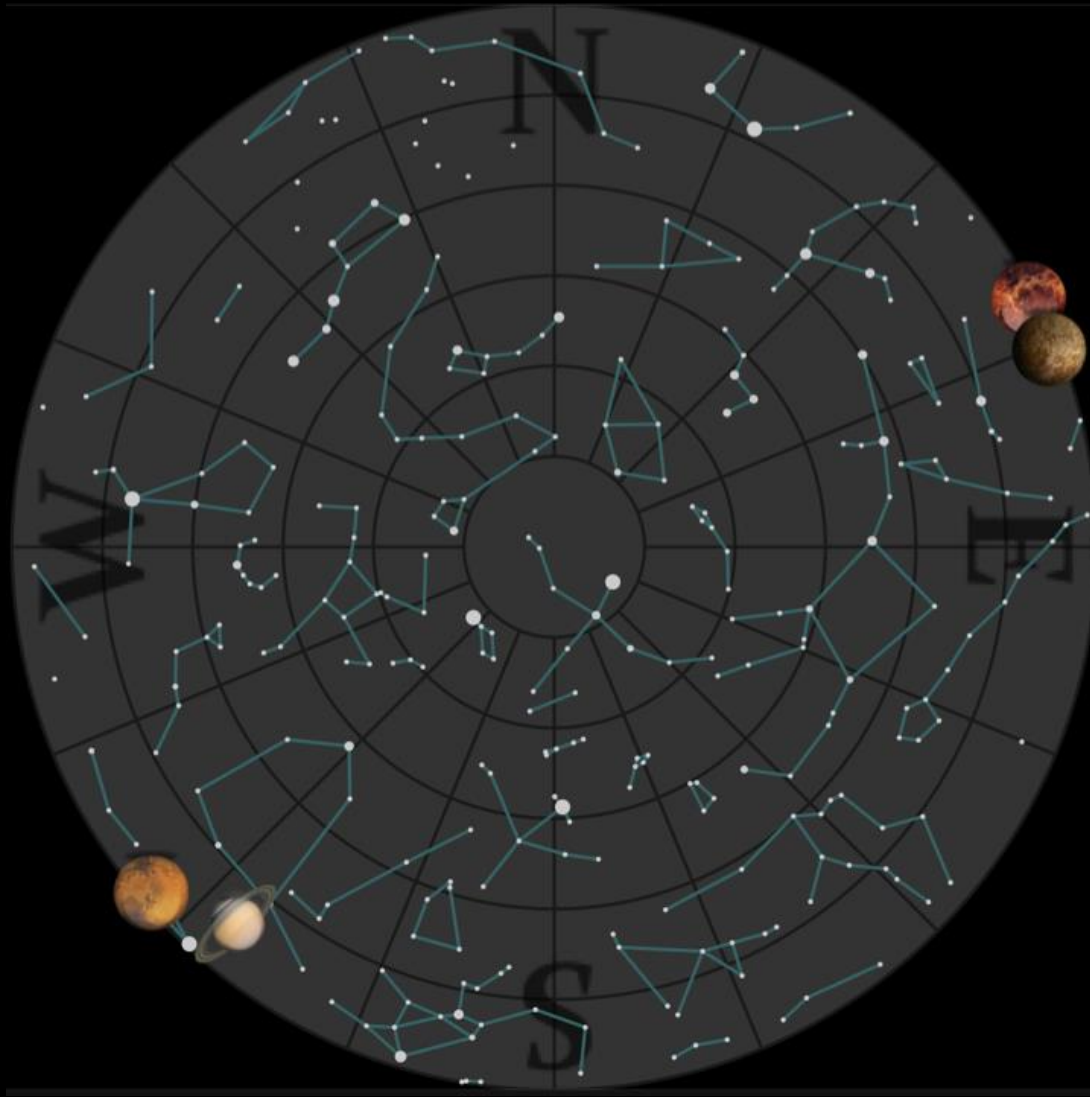

# What's Up?

2016 May 16 to June 13

Bill Barton, FRAS

- The Sky 22:00 Tonight

- The Sky 04:00  
Tomorrow Morning

# Inner Solar System

- Sun
- Mercury
  - Greatest Elongation West on June 05,  $24^\circ$
  - In the morning sky throughout this period
  - Brightening as time goes on from +3.5 to zero
- Venus
  - In morning sky closing in in the Sun for the rest of May
  - Superior Conjunction on June 06 (far side of Sun)
  - Then in evening sky

# Earth

- Moon
  - Full May 21
  - Last Quarter May 29
  - New June 05
  - First Quarter June 08
- Meteors
  - Only minor activity this period

# Outer Solar System

- Mars
  - Rising around midnight UT, Opposition on May 22, in Scorpius moving to Libra
- Jupiter
  - Was at Opposition on March 08, in the sky early in the night, in Leo
- Saturn
  - Rising around midnight UT, Opposition on June 03, in Ophiuchus