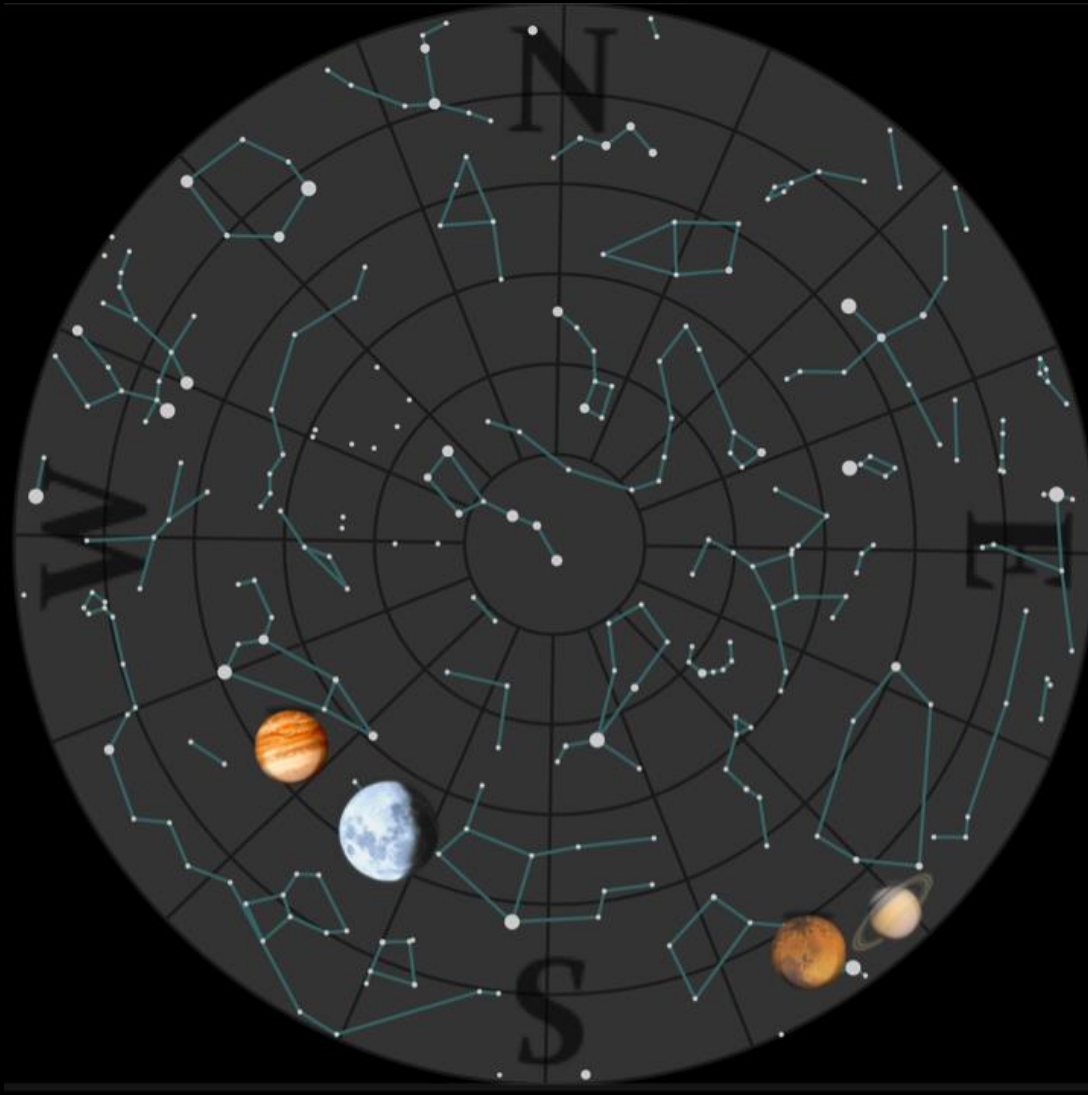

# What's Up?

2016 May 16 to June 13

Bill Barton, FRAS

- The Sky 22:00 Tonight

- The Sky 04:00  
Tomorrow Morning

# Inner Solar System

- Sun
- Mercury
  - Greatest Elongation West on June 05,  $24^\circ$
  - In the morning sky throughout this period
  - Brightening as time goes on from +3.5 to zero
- Venus
  - In morning sky closing in in the Sun for the rest of May
  - Superior Conjunction on June 06 (far side of Sun)
  - Then in evening sky

# Earth

- Moon
  - Full May 21
  - Last Quarter May 29
  - New June 05
  - First Quarter June 08
- Meteors
  - Only minor activity this period

# Outer Solar System

- Mars
  - Rising around midnight UT, Opposition on May 22, in Scorpius moving to Libra
- Jupiter
  - Was at Opposition on March 08, in the sky early in the night, in Leo
- Saturn
  - Rising around midnight UT, Opposition on June 03, in Ophiuchus