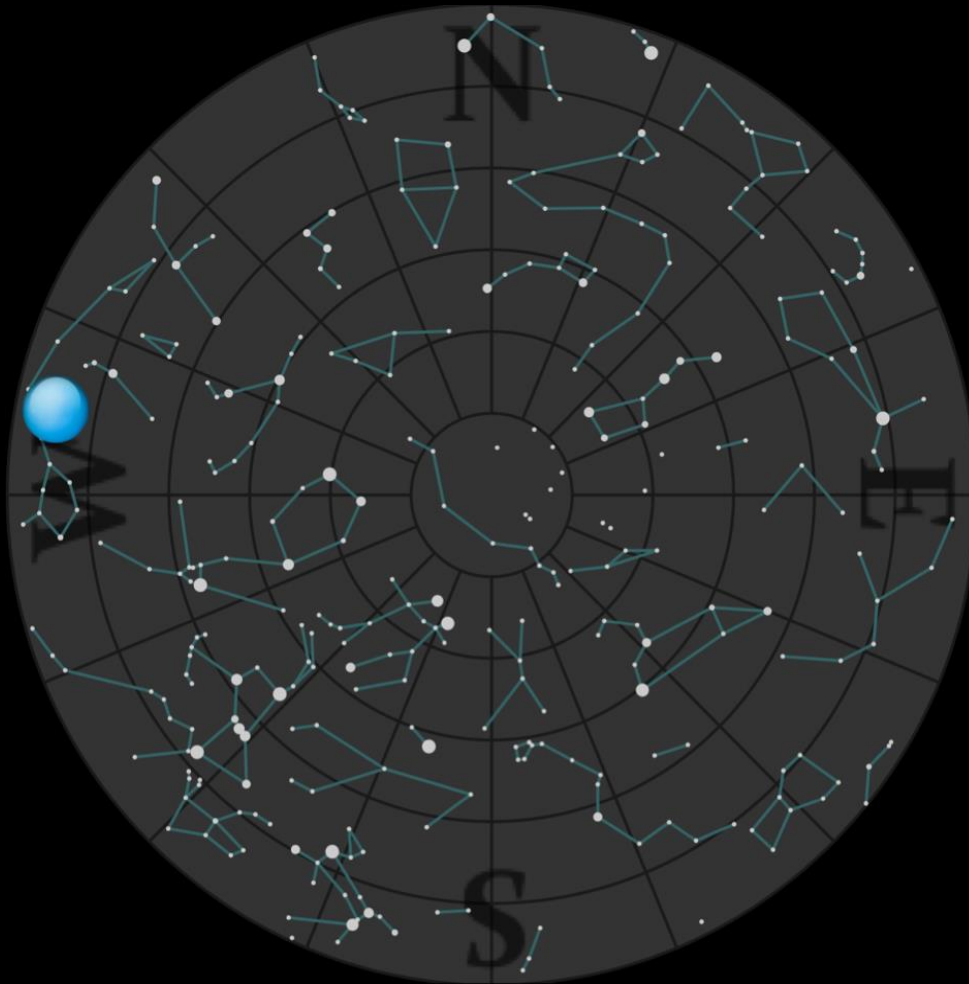

What's Up?

2020 February 24 to March 23

Bill Barton, FRAS

•The Sky 22:00
Tonight

•The Sky 06:00
Tomorrow

Inner Solar System

- Sun
 - Declination increasing, Equinox March 20, Solstice June 20
- Mercury
 - Inferior conjunction on February 26
 - Then in morning sky with greatest western elongation on March 24 (28°)
 - Superior conjunction on May 04
 - Today, rise 06:40, transit 12:20, set 17:55
- Venus
 - In evening sky, greatest elongation March 24 (46°)
 - Inferior conjunction on June 03
 - Today, rise 08:00, transit 14:50, set 21:30

Earth

- Time
 - 00:00UT \approx 10:15ST today
 - Today, sunrise 06:55, transit 12:05, sunset 17:20
 - End of period, sunrise 05:50, transit 12:00, sunset 18:10
- Moon
 -  First Quarter, March 02
 -  Full, 09 (Worm Moon)
 -  Last Quarter, 16
 -  New, 24
- Meteors
 - Only sporadic activity this period

Occultations

- None of note this period

Outer Solar System

- Mars
 - Opposition October 13. Today, rise 04:15, transit 08:00, set 11:50
- Jupiter
 - Opposition June 10. Today, rise 05:00, transit 09:00, set 13:00
- Saturn
 - Opposition July 20. Today, rise 05:30, transit 09:40, set 13:50
- Uranus
 - Solar conjunction April 26, opposition October 31. Today, rise 08:40, transit 15:45, set 22:55
- Neptune
 - Solar conjunction March 08, opposition September 11. Today, rise 07:25, transit 13:00, set 18:30

And Finally

- Campaign to Protect Rural England
 - Starcount 2020
 - 21-28 February
 - Count as many stars as you can see inside the 'rectangle' of Orion
- Ultimate Guide to the Universe, Mark Thompson
 - Thomas Paine Study Centre, UEA, Norwich
 - 11:00am Saturday September 12 to 07:00am Friday September 18 2020 (140 hours)