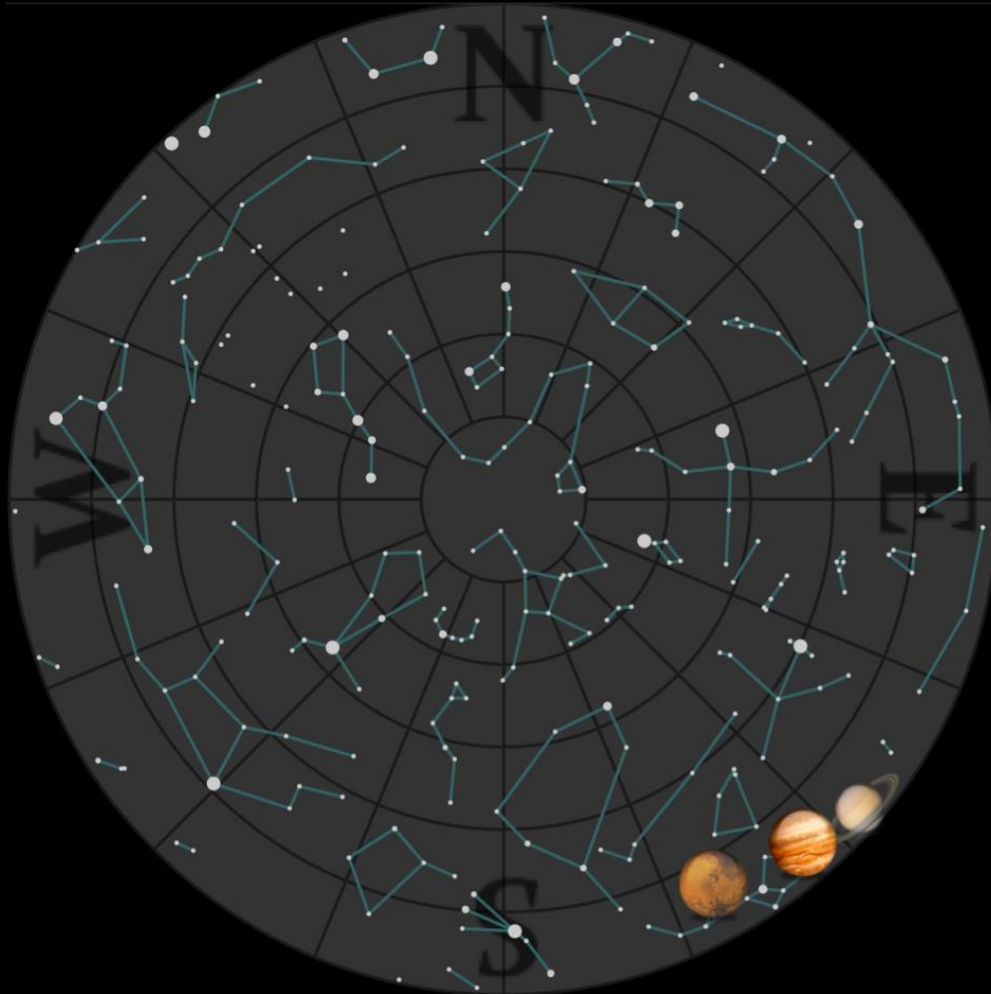

What's Up?

2020 February 24 to March 23

Bill Barton, FRAS

•The Sky 22:00
Tonight

•The Sky 06:00
Tomorrow

Inner Solar System

- Sun
 - Declination increasing, Equinox March 20, Solstice June 20
- Mercury
 - Inferior conjunction on February 26
 - Then in morning sky with greatest western elongation on March 24 (28°)
 - Superior conjunction on May 04
 - Today, rise 06:40, transit 12:20, set 17:55
- Venus
 - In evening sky, greatest elongation March 24 (46°)
 - Inferior conjunction on June 03
 - Today, rise 08:00, transit 14:50, set 21:30

Earth

- Time
 - 00:00UT \approx 10:15ST today
 - Today, sunrise 06:55, transit 12:05, sunset 17:20
 - End of period, sunrise 05:50, transit 12:00, sunset 18:10
- Moon
 -  First Quarter, March 02
 -  Full, 09 (Worm Moon)
 -  Last Quarter, 16
 -  New, 24
- Meteors
 - Only sporadic activity this period

Occultations

- None of note this period

Outer Solar System

- Mars
 - Opposition October 13. Today, rise 04:15, transit 08:00, set 11:50
- Jupiter
 - Opposition June 10. Today, rise 05:00, transit 09:00, set 13:00
- Saturn
 - Opposition July 20. Today, rise 05:30, transit 09:40, set 13:50
- Uranus
 - Solar conjunction April 26, opposition October 31. Today, rise 08:40, transit 15:45, set 22:55
- Neptune
 - Solar conjunction March 08, opposition September 11. Today, rise 07:25, transit 13:00, set 18:30

And Finally

- Campaign to Protect Rural England
 - Starcount 2020
 - 21-28 February
 - Count as many stars as you can see inside the 'rectangle' of Orion
- Ultimate Guide to the Universe, Mark Thompson
 - Thomas Paine Study Centre, UEA, Norwich
 - 11:00am Saturday September 12 to 07:00am Friday September 18 2020 (140 hours)