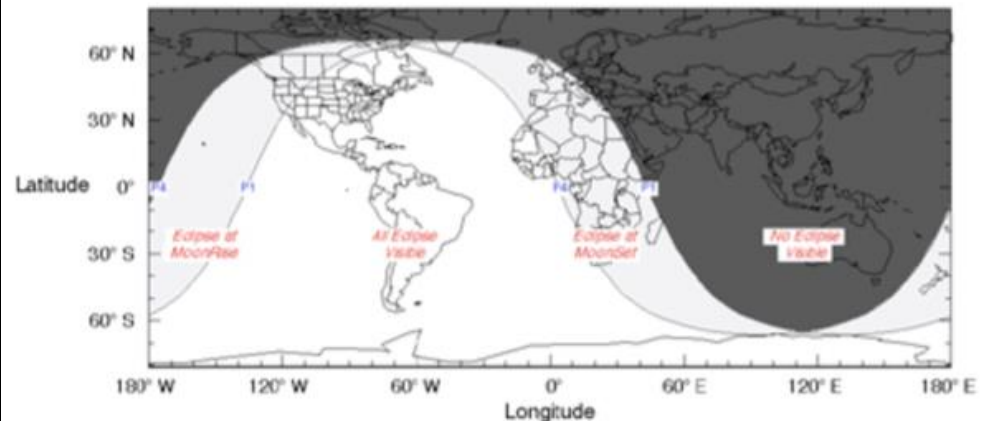

R.A. = 18h59m12.6s

Dec. = -24°00'16.2"

S.D. = 00°15'45.6"

H.P. = 00°57'50.4"

Eclipse Durations

Penumbral = 02h45m00s

Eclipse Contacts

P1 = 03:07:23 UT

P4 = 05:52:23 UT

$\Delta T = 72$ s

Rule = CdT (Danjon)

Eph. = VSOP87/ELP2000-85

F. Espenak, NASA's GSFC
eclipse.gsfc.nasa.gov/eclipse.html

Occultations

- Lunar
 - Nothing specific

Outer Solar System