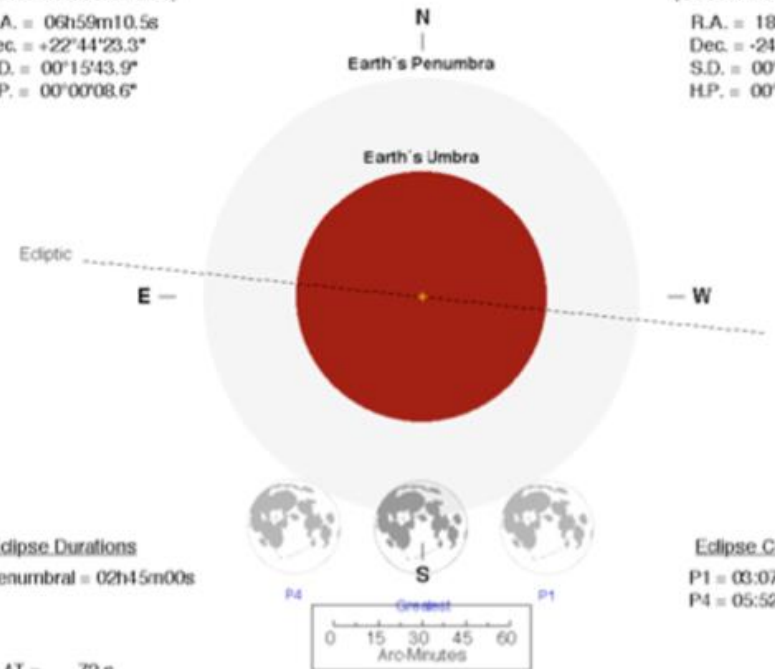

Ecliptic Conjunction = 04:45:33.9 TD (= 04:44:22.1 UT)

Greatest Eclipse = 04:31:11.9 TD (= 04:30:00.1 UT)

Penumbral Magnitude = 0.3546 P. Radius = 1.2382" Gamma = -1.3638

Umbral Magnitude = -0.6436 U. Radius = 0.7138" Axis = 1.3146"

Saros Series = 149 Member = 3 of 72

Sun at Greatest Eclipse
(Geocentric Coordinates)

R.A. = 06h59m10.5s

Dec. = +22°44'23.3"

S.D. = 00°15'43.9"

H.P. = 00°00'08.6"

Moon at Greatest Eclipse
(Geocentric Coordinates)

R.A. = 18h59m12.6s

Dec. = -24°00'16.2"

S.D. = 00°15'45.6"

H.P. = 00°57'50.4"

Eclipse Durations

Penumbral = 02h45m00s

Eclipse Contacts

P1 = 03:07:23 UT

P4 = 05:52:23 UT

$\Delta T = 72$ s

Rule = CdT (Danjon)

Eph. = VSOP87/ELP2000-85

F. Espenak, NASA's GSFC
eclipse.gsfc.nasa.gov/eclipse.html

Occultations

- Lunar
 - Nothing specific

Outer Solar System