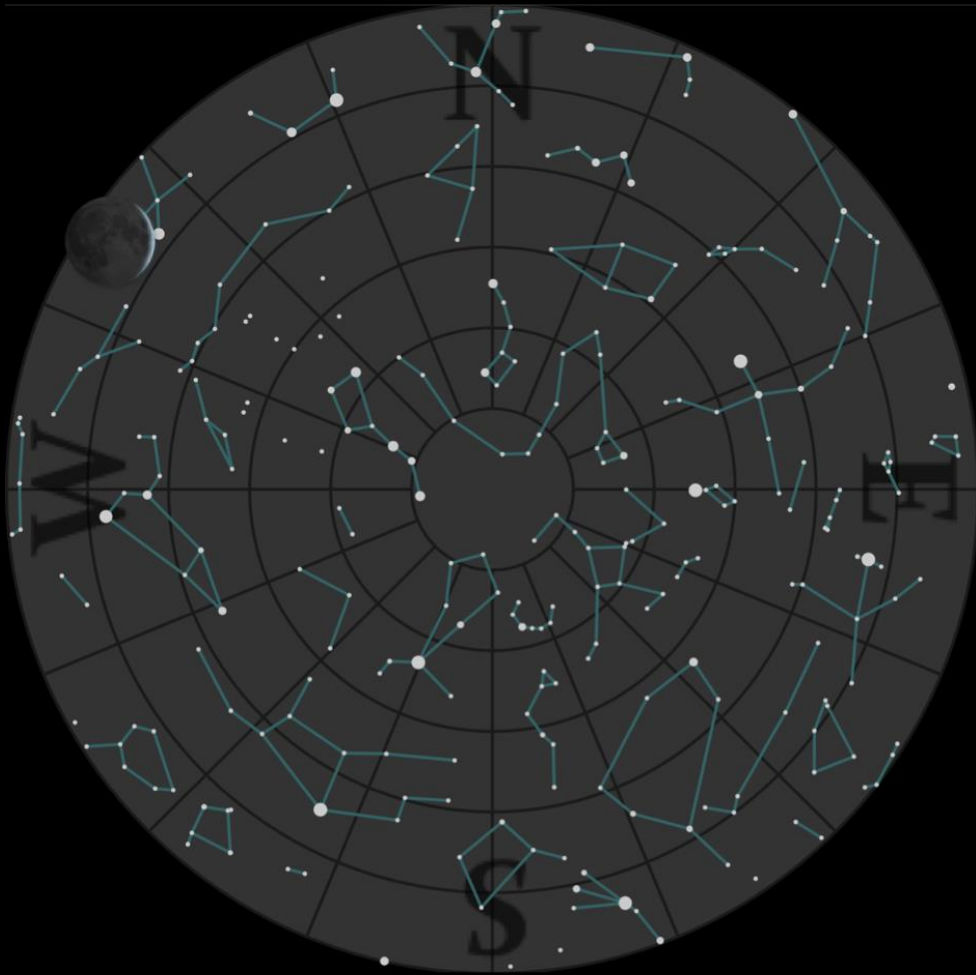

What's Up?

2020 June 22 to July 27

Bill Barton, FRAS

•The Sky 22:00
Tonight

•The Sky 04:00
Tomorrow

Inner Solar System

- Sun
 - Declination decreasing, Aphelion July 04, Equinox September 22
- Mercury
 - Currently in evening sky
 - Inferior conjunction July 01
 - Then in morning sky, greatest elongation July 22 (20°)
 - Today, rise 05:55, transit 13:50, set 21:50
- Venus
 - In morning sky, greatest western elongation August 13 (46°)
 - Today, rise 03:25, transit 11:10, set 18:50

Earth

- Time
 - 00:00UT \approx 18:00ST today
 - Today, sunrise 04:35, transit 12:55, sunset 21:15
 - End of period, sunrise 05:10, transit 13:00, sunset 20:50
- Moon
 -  First Quarter, 28
 -  Full, 05 (Hay or Thunder Moon)
 -  Last Quarter, 12
 -  New, 20
- Meteors
 - Perseids from July 17, max August 12. max ZHR = 80+

Eclipses

- Penumbral Lunar
 - July 5
 - Moon rise 19:58 (July 4), transit 23:49 (July 4), set 04:33
 - P1 = 04:07
 - Sun rise 04:42
 - Greatest eclipse = 05:31
 - P4 = 06:52

Penumbral Lunar Eclipse of 2020 Jul 05

Saros Series = 149 Member = 3 of 72

Sun at Greatest Eclipse
(Geocentric Coordinates)

R.A. = 06h59m10.5s

Dec. = +22°44'23.3"

S.D. = 00°15'43.9"

H.P. = 00°00'08.6"

Moon at Greatest Eclipse
(Geocentric Coordinates)