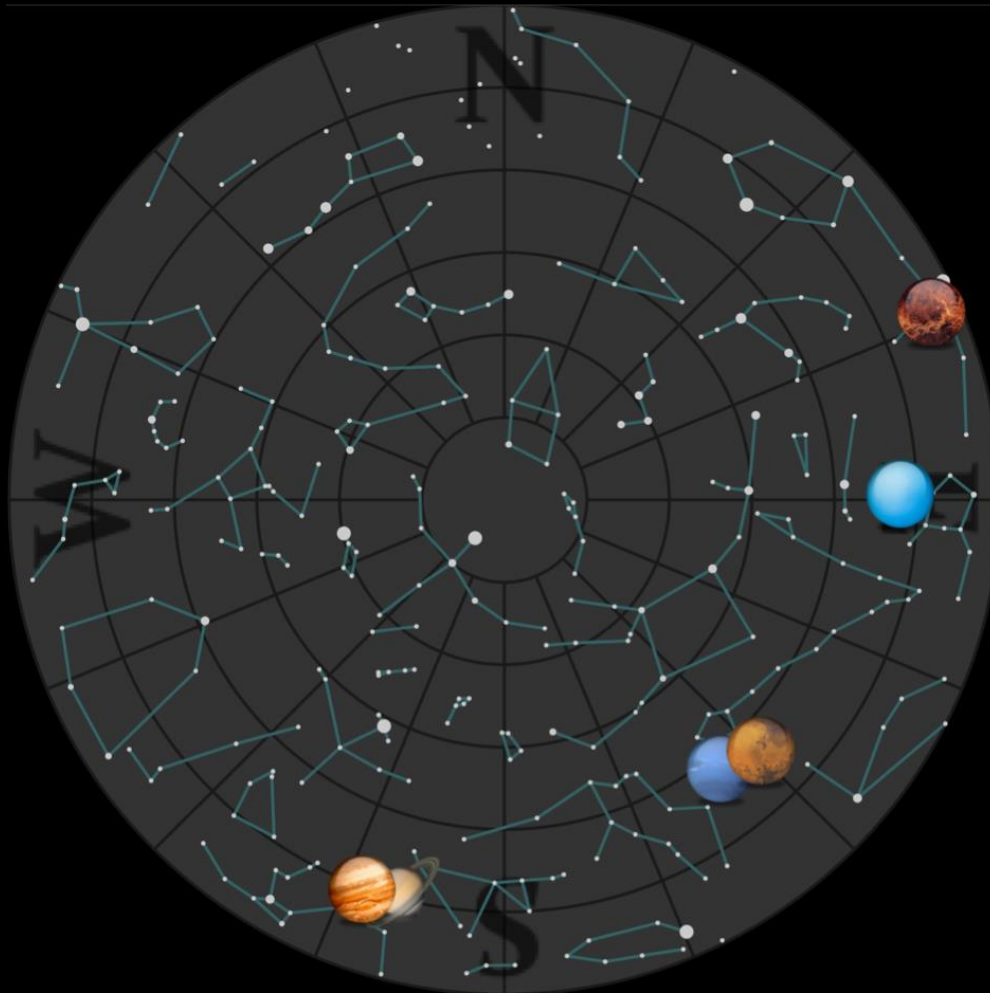

What's Up?

2020 June 22 to July 27

Bill Barton, FRAS

•The Sky 22:00
Tonight

•The Sky 04:00
Tomorrow

Inner Solar System

- Sun
 - Declination decreasing, Aphelion July 04, Equinox September 22
- Mercury
 - Currently in evening sky
 - Inferior conjunction July 01
 - Then in morning sky, greatest elongation July 22 (20°)
 - Today, rise 05:55, transit 13:50, set 21:50
- Venus
 - In morning sky, greatest western elongation August 13 (46°)
 - Today, rise 03:25, transit 11:10, set 18:50

Earth

- Time
 - 00:00UT \approx 18:00ST today
 - Today, sunrise 04:35, transit 12:55, sunset 21:15
 - End of period, sunrise 05:10, transit 13:00, sunset 20:50
- Moon
 -  First Quarter, 28
 -  Full, 05 (Hay or Thunder Moon)
 -  Last Quarter, 12
 -  New, 20
- Meteors
 - Perseids from July 17, max August 12. max ZHR = 80+

Eclipses

- Penumbral Lunar
 - July 5
 - Moon rise 19:58 (July 4), transit 23:49 (July 4), set 04:33
 - P1 = 04:07
 - Sun rise 04:42
 - Greatest eclipse = 05:31
 - P4 = 06:52

Penumbral Lunar Eclipse of 2020 Jul 05

Saros Series = 149 Member = 3 of 72

Sun at Greatest Eclipse
(Geocentric Coordinates)

R.A. = 06h59m10.5s

Dec. = +22°44'23.3"

S.D. = 00°15'43.9"

H.P. = 00°00'08.6"

Moon at Greatest Eclipse
(Geocentric Coordinates)