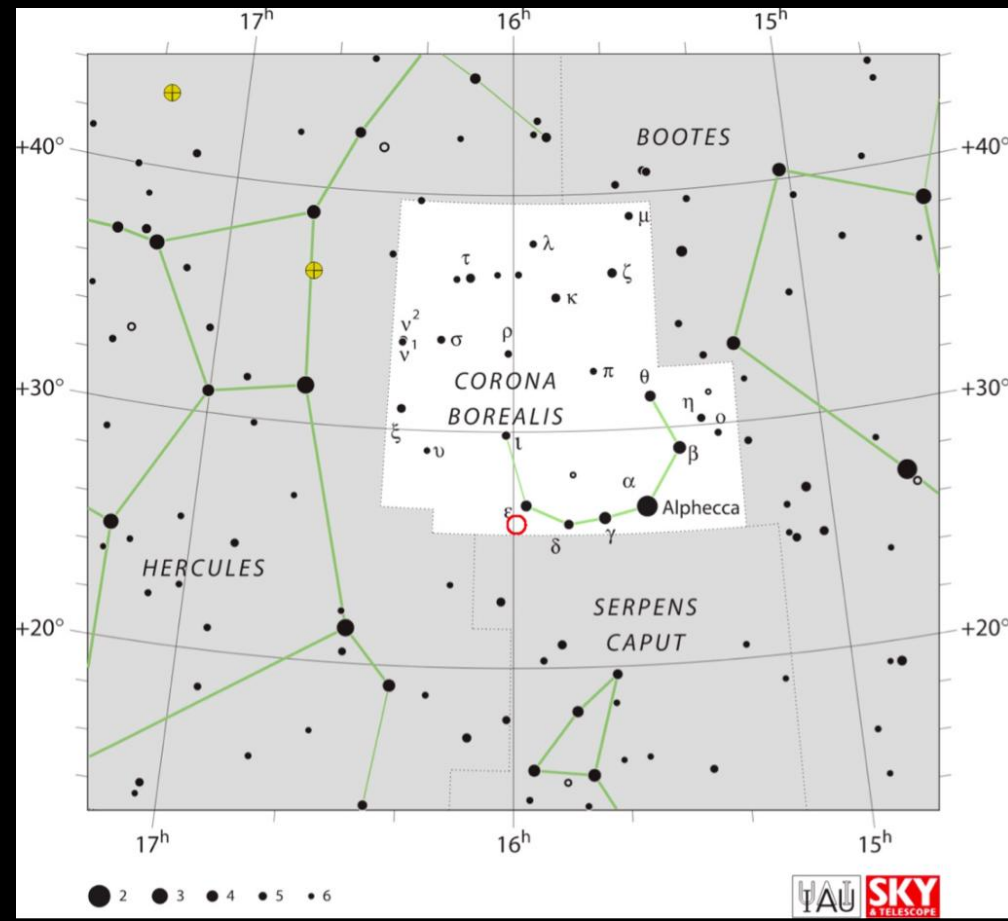

What's Up?

2025 January 27 to February 24

Bill Barton, FRAS

• Last Time

• R = 164

• Today

• $R = 140?$

- The Sky 20:00
Tonight

- The Sky 07:00
Tomorrow

T Coronae Borealis

- Red giant/white dwarf binary
 - 227 day orbit
 - normally 10-11th mag
- Recurrent novae behaviour
 - every 80 years
 - 2nd mag
 - 1866 & 1946
 - 2026?

The 1946 Outburst of T Coronae Borealis

Earth

- Time
 - 00:00UT \approx 08:25ST today
 - Today, sunrise 07:40, transit 12:05, sunset 16:30
 - End of period, sunrise 06:50, transit 12:10, sunset 17:25
- Moon
 -  New, January 29
 -  First Quarter, February 05
 -  Full, February 12 ('Snow' or 'Hunger' Moon)
 -  Last Quarter, February 20
- Meteors
 - none of note this period

National Event

- National Astronomy Week
 - February 01 to 09
 - 1st Quarter Moon & 6 planets (Saturn, Neptune, Venus, Uranus, Jupiter, & Mars)