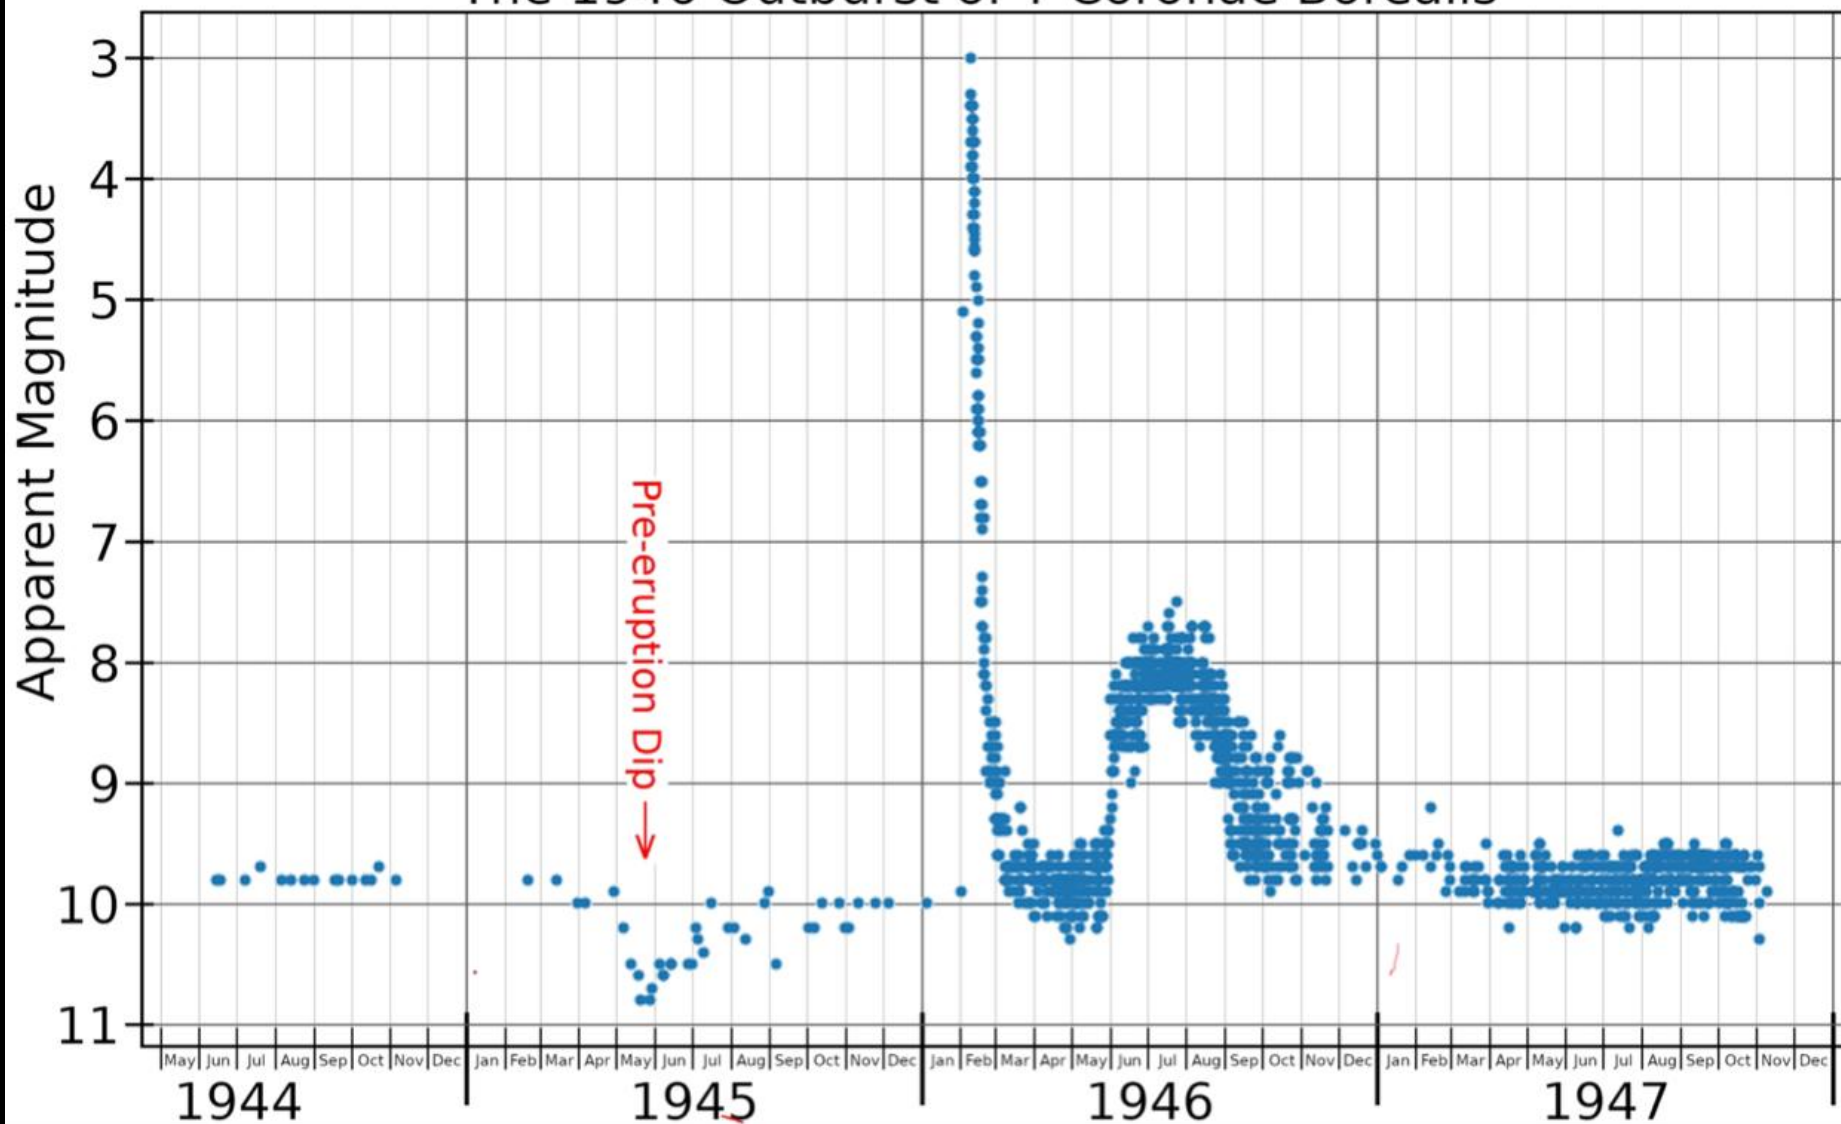

- The Sky 07:00
Tomorrow

T Coronae Borealis

- Red giant/white dwarf binary
 - 227 day orbit
 - normally 10-11th mag
- Recurrent novae behaviour
 - every 80 years
 - 2nd mag
 - 1866 & 1946
 - 2026?

The 1946 Outburst of T Coronae Borealis

Inner Solar System

- Sun
 - Declination increasing, equinox March 20
 - Last sunspot min., Apr. 2020, next max., now?
- Mercury
 - In the morning sky, greatest elongation was on Dec. 25 (22°), currently 10° , mag -0.7
 - Superior conjunction, February 09
 - Then in the evening sky with greatest elongation on Mar. 08 (18°)
 - Today, rise 07:30, transit 11:30, set 15:30
- Venus
 - In the evening sky, greatest elongation January 10, (47°) currently 43° , inferior conjunction March 23
 - today, rise 09:00, transit 15:00, set 20:55

Earth

- Time
 - 00:00UT \approx 08:25ST today
 - Today, sunrise 07:40, transit 12:05, sunset 16:30
 - End of period, sunrise 06:50, transit 12:10, sunset 17:25
- Moon
 -  New, January 29
 -  First Quarter, February 05
 -  Full, February 12 ('Snow' or 'Hunger' Moon)
 -  Last Quarter, February 20
- Meteors
 - none of note this period

Moon & Planets

- January 3, 16:30
 - Moon 1.3° south of Venus
- Saturday, February 1, 20:00
 - Moon 2.1° south of Venus
- Sunday, February 9, 20:00
 - Moon 0.8° north of Mars

Mars

Outer Solar System

- Mars
 - Opposition January 16. Conjunction January 09, 2026. Today, rise 14:20, transit 23:00, set 07:40
- Jupiter
 - Opposition December 07. Conjunction June 24. Today, rise 11:55, transit 20:00, set 04:10
- Saturn
 - Opposition September 08. Conjunction March 12. Ring plane crossing March 23. Today, rise 09:10, transit 14:40, set 20:00
- Uranus
 - Opposition November 17. Conjunction May 17. Today, rise 11:05, transit 18:45, set 02:30
- Neptune
 - Opposition September 21. Conjunction March 19. Today, rise 09:25, transit 15:15, set 21:10