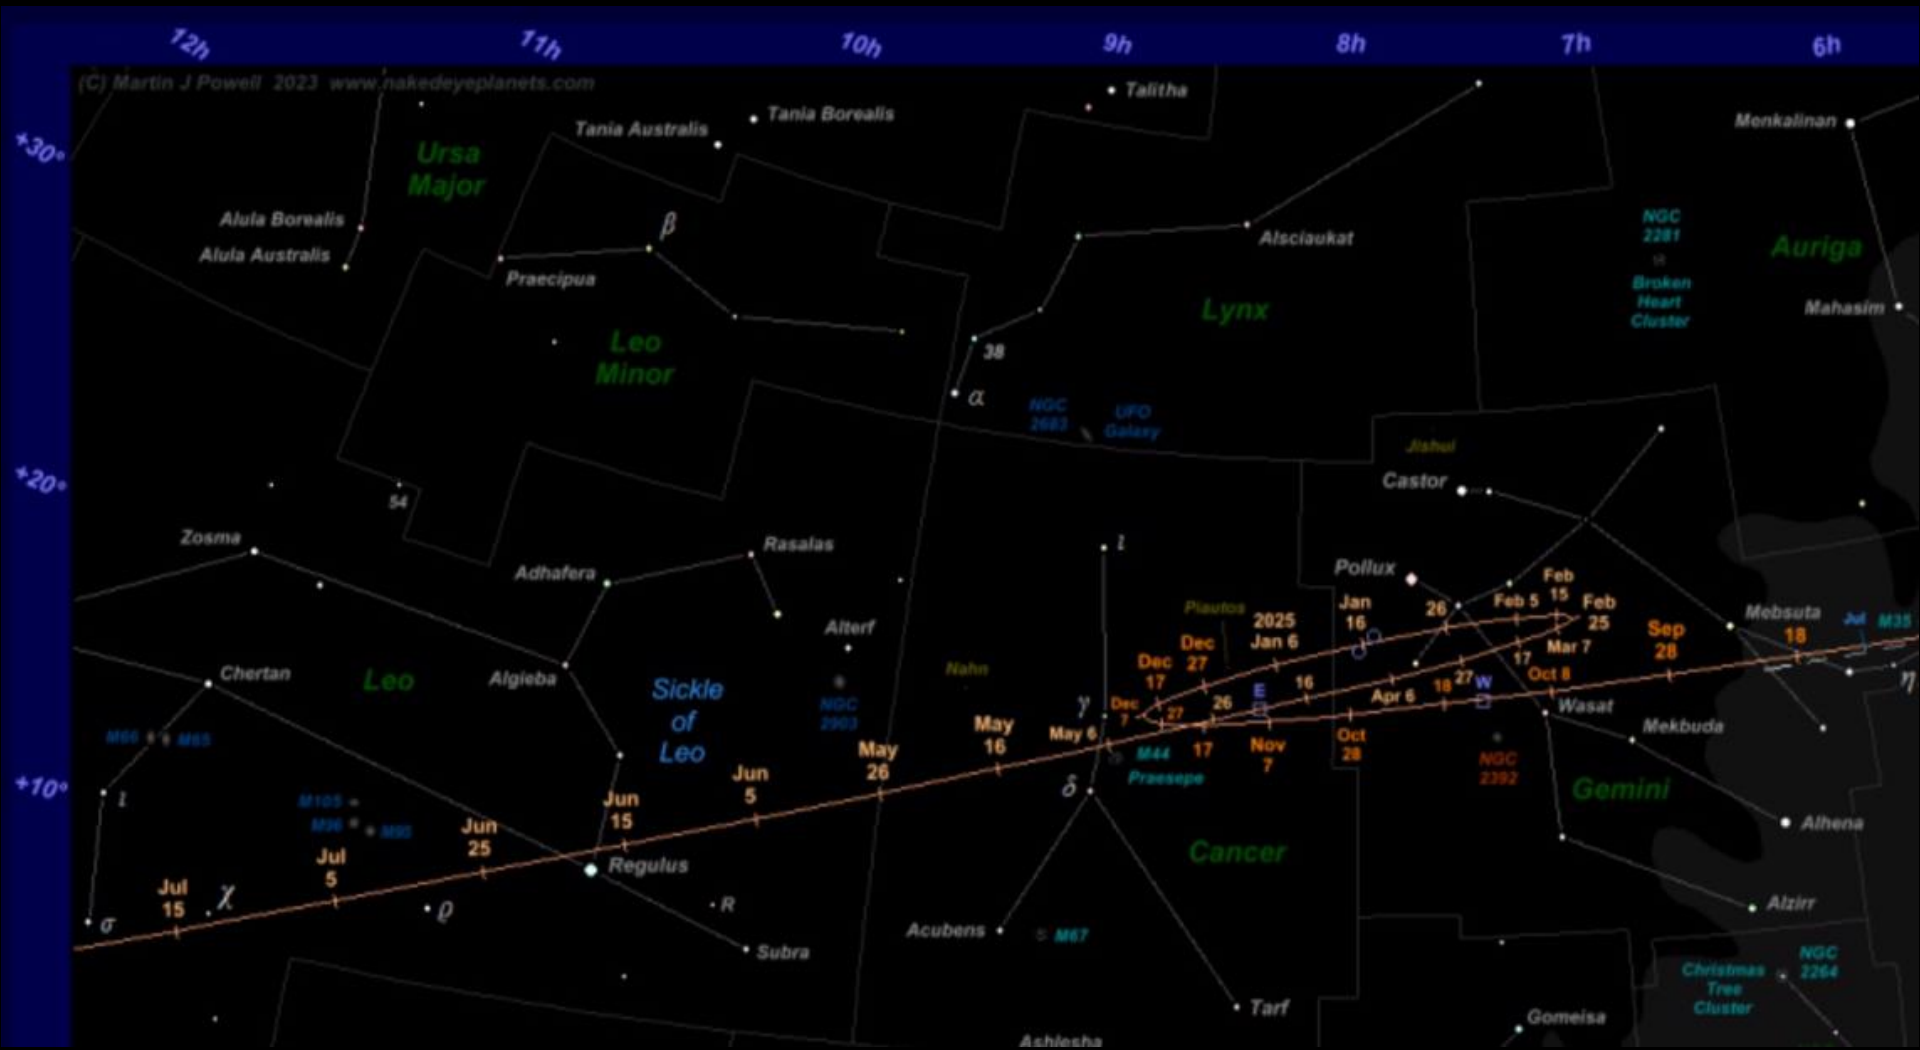

- The Sky 07:00
Tomorrow

T Coronae Borealis

- Red giant/white dwarf binary
 - 227 day orbit
 - normally 10-11th mag
- Recurrent novae behaviour
 - every 80 years
 - 2nd mag
 - 1866 & 1946
 - 2026?

The 1946 Outburst of T Coronae Borealis

Inner Solar System

- Sun
 - Declination increasing, equinox March 20
 - Last sunspot min., Apr. 2020, next max., now?
- Mercury
 - In the morning sky, greatest elongation was on Dec. 25 (22°), currently 10° , mag -0.7
 - Superior conjunction, February 09
 - Then in the evening sky with greatest elongation on Mar. 08 (18°)
 - Today, rise 07:30, transit 11:30, set 15:30
- Venus
 - In the evening sky, greatest elongation January 10, (47°) currently 43° , inferior conjunction March 23
 - today, rise 09:00, transit 15:00, set 20:55

Earth

- Time
 - 00:00UT \approx 08:25ST today
 - Today, sunrise 07:40, transit 12:05, sunset 16:30
 - End of period, sunrise 06:50, transit 12:10, sunset 17:25
- Moon
 -  New, January 29
 -  First Quarter, February 05
 -  Full, February 12 ('Snow' or 'Hunger' Moon)
 -  Last Quarter, February 20
- Meteors
 - none of note this period

Moon & Planets

- January 3, 16:30
 - Moon 1.3° south of Venus
- Saturday, February 1, 20:00
 - Moon 2.1° south of Venus
- Sunday, February 9, 20:00
 - Moon 0.8° north of Mars

Mars

Outer Solar System

- Mars
 - Opposition January 16. Conjunction January 09, 2026. Today, rise 14:20, transit 23:00, set 07:40
- Jupiter
 - Opposition December 07. Conjunction June 24. Today, rise 11:55, transit 20:00, set 04:10
- Saturn
 - Opposition September 08. Conjunction March 12. Ring plane crossing March 23. Today, rise 09:10, transit 14:40, set 20:00
- Uranus
 - Opposition November 17. Conjunction May 17. Today, rise 11:05, transit 18:45, set 02:30
- Neptune
 - Opposition September 21. Conjunction March 19. Today, rise 09:25, transit 15:15, set 21:10